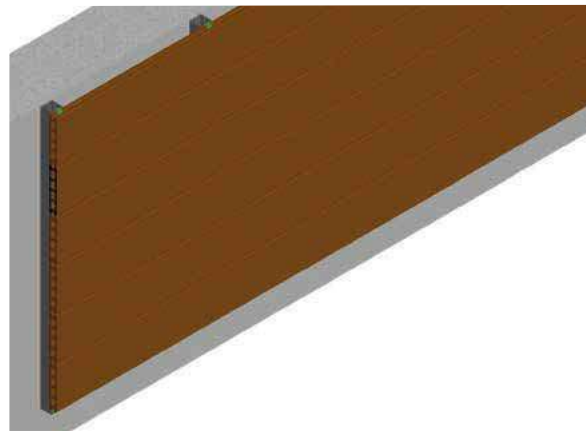

TECNODECK ONE  
HORIZONTAL ASSEMBLING

SAND BROWN  
SMOOTH SURFACE

ELEVATION

PLAN

FACADE & PERGOLA | TUNISIA | 2016

TECNODECK ONE  
HORIZONTAL ASSEMBLING

TROPICAL BROWN  
GROOVED SURFACE

FACADE | PORTUGAL | 2015