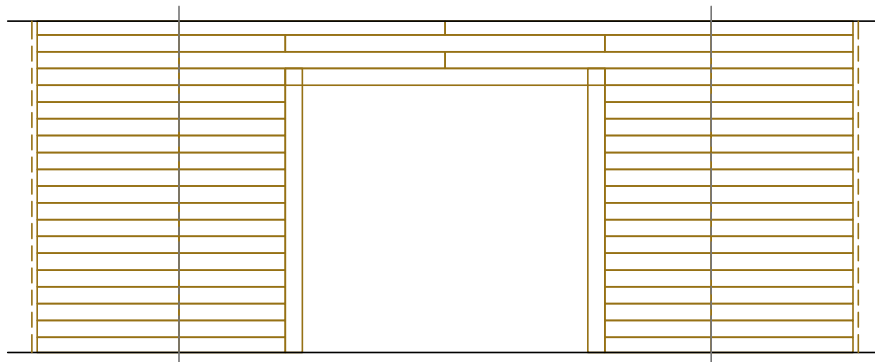

TECNODECK ONE  
VERTICAL ASSEMBLING

TROPICAL BROWN  
SMOOTH SURFACE

FACADE | ITALY | 2017-18

TECNODECK ONE  
HORIZONTAL ASSEMBLING

TROPICAL BROWN  
SMOOTH SURFACE

LAYOUT DECK

LAYOUT JOISTS

LAYOUT DECK