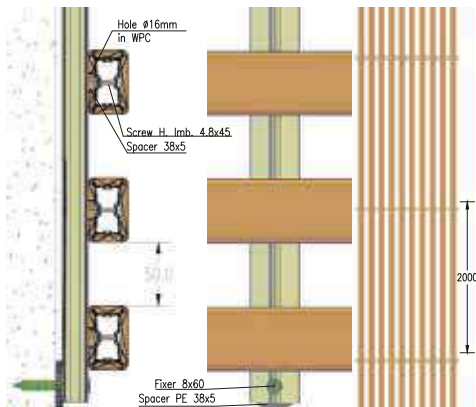

PROFILE 85x30 mm  
HORIZONTAL ASSEMBLING  
PROFILE VIEW (85)

SAND BROWN  
ALU 38x20 mm

FACADE | SPAIN | 2018

PROFILE 50x30 mm  
VERTICAL ASSEMBLING  
PROFILE VIEW (50)

TROPICAL BROWN  
ALU 38x20 mm

FACADE 3D SIMULATION | CAYMAN ISLANDS | 2017

PROFILE 50x30 mm  
HORIZONTAL ASSEMBLING  
PROFILE VIEW (50) (30)

TROPICAL BROWN  
ALU 38x20 mm

FACADE DRAW | GERMANY | 2017

PROFILE 50x30 & 85x30 mm  
VERTICAL ASSEMBLING  
PROFILE VIEW (30)

TROPICAL BROWN  
ALU 38x20 mm