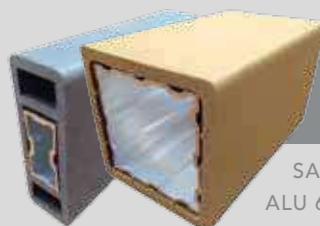

PROFILE 85x85 & 85x30 mm
SUNSCREEN & CABANA
PROFILE VIEW (85) (30)

SAND BROWN
ALU 68x68 & 38x20 mm