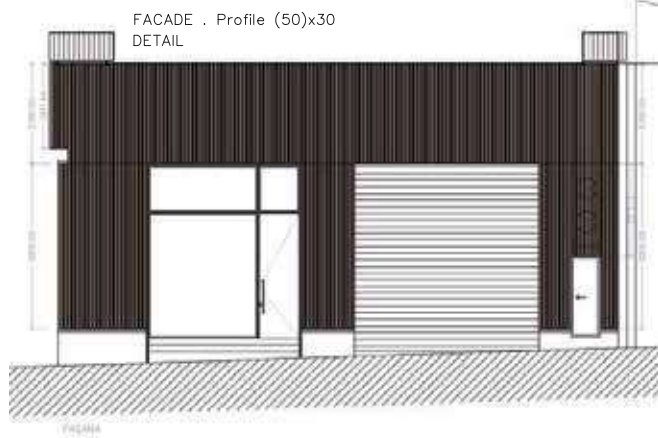

PROFILE 85x30 mm  
HORIZONTAL ASSEMBLING  
PROFILE VIEW (85)

SAND BROWN  
ALU 38x20 mm

FACADE | SPAIN | 2018

PROFILE 50x30 mm  
VERTICAL ASSEMBLING  
PROFILE VIEW (50)

TROPICAL BROWN  
ALU 38x20 mm

FACADE 3D SIMULATION | CAYMAN ISLANDS | 2017