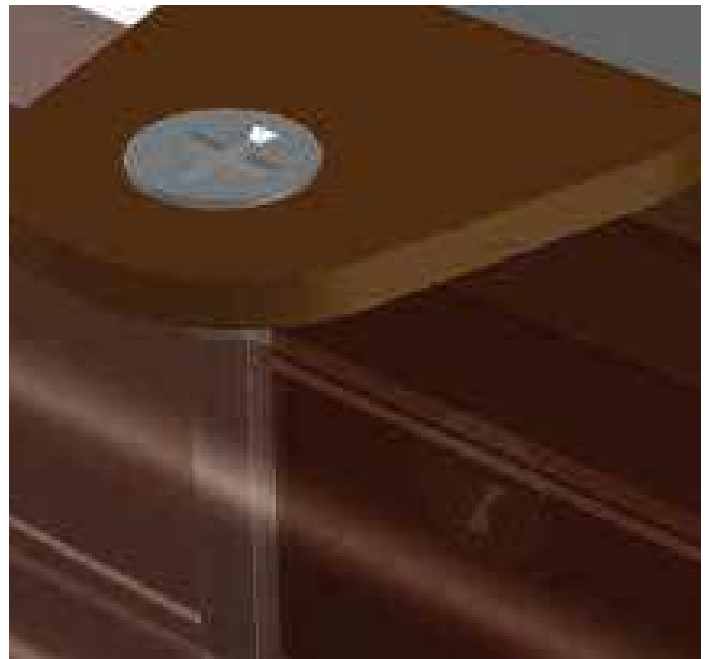

PROFILE 85x30 mm  
HORIZONTAL ASSEMBLING  
PROFILE VIEW (85)

SAND BROWN  
ALU 38x20 mm

FACADE | SPAIN | 2018

PROFILE 50x30 mm  
VERTICAL ASSEMBLING  
PROFILE VIEW (50)

TROPICAL BROWN  
ALU 38x20 mm

FACADE 3D SIMULATION | CAYMAN ISLANDS | 2017