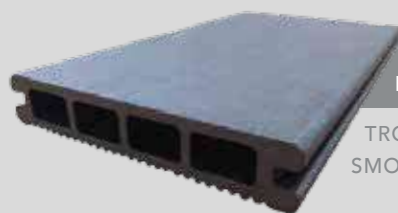

TECNODECK ONE
HORIZONTAL ASSEMBLING

TROPICAL BROWN
SMOOTH SURFACE