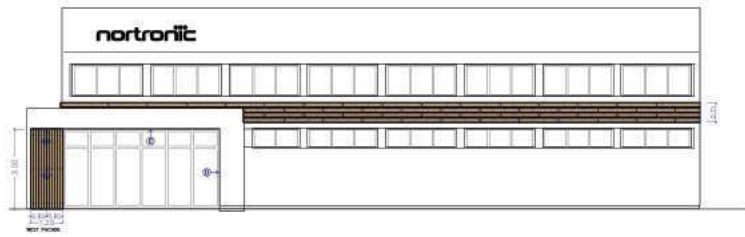

LAYOUT JOISTS

FACADE 3D SIMULATION | NORWAY | 2017

TECNODECK ONE  
HORIZONTAL ASSEMBLING

TROPICAL BROWN  
GROOVED SURFACE

FACADE | TUNISIA | 2017

TECNODECK ONE  
HORIZONTAL ASSEMBLING

TROPICAL BROWN  
GROOVED SURFACE