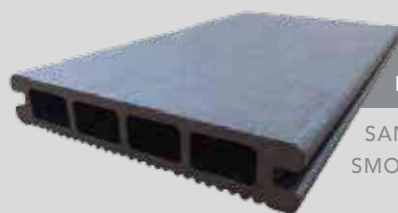

TECNODECK ONE  
HORIZONTAL ASSEMBLING

TROPICAL BROWN  
SMOOTH SURFACE

FACADE | ITALY | 2012

TECNODECK ONE  
HORIZONTAL ASSEMBLING

TROPICAL BROWN  
SMOOTH SURFACE

FACADE | PORTUGAL | 2011

TECNODECK ONE  
HORIZONTAL ASSEMBLING