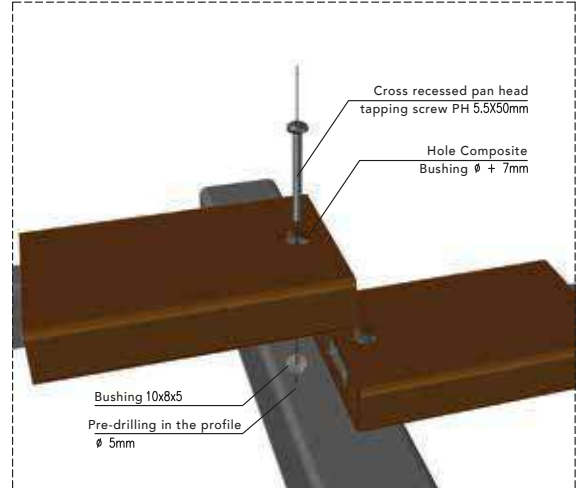

Board with:	Gap each side:
1m	1mm
2m	2mm
3m	3mm