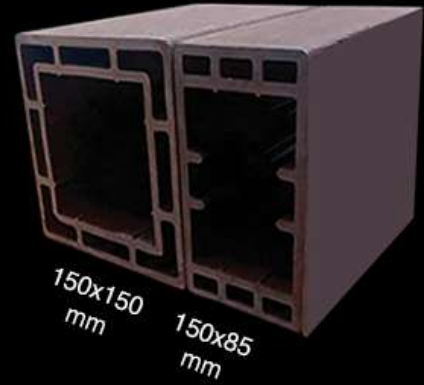

### AVAILABLE COLORS

TROPICAL BROWN

SAND BROWN

WHITE SHADE

URBAN GREY

VULCANO BLACK

NEW  
OPTIONAL  
PROFILES

30x30 mm  
50x50 mm  
100x25 mm  
100x50 mm  
150x50 mm  
200x80 mm  
300x100 mm