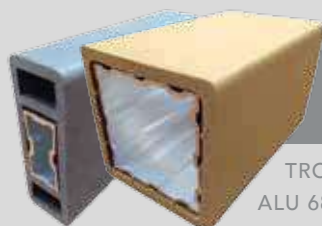

TROPICAL BROWN  
ALU 68x68 & 38x20

FACADE & SUNSCREENS | TUNISIA | 2017

PROFILE 85x85 & 85x30 & 50x30  
HORIZONTAL & VERTICAL ASSEMBLING  
PROFILE VIEW (85) (50) (30)

TROPICAL BROWN  
ALU 68x68 & 38x20

FACADE & SUNSCREENS | TUNISIA | 2015