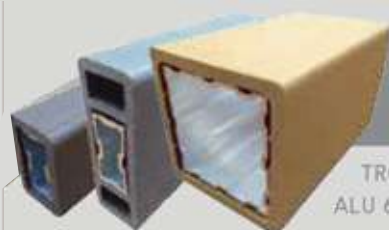

FACADE | PORTUGAL | 2017

PROFILE 85x85 mm  
VERTICAL ASSEMBLING  
PROFILE VIEW (85)

VULCANO BLACK  
ALU 68x68 mm

TOP VIEW

FACADE | ITALY | 2016

PROFILE 85x85 & 85x30 & 50x30  
HORIZONTAL & VERTICAL ASSEMBLING  
PROFILE VIEW (85) (50) (30)