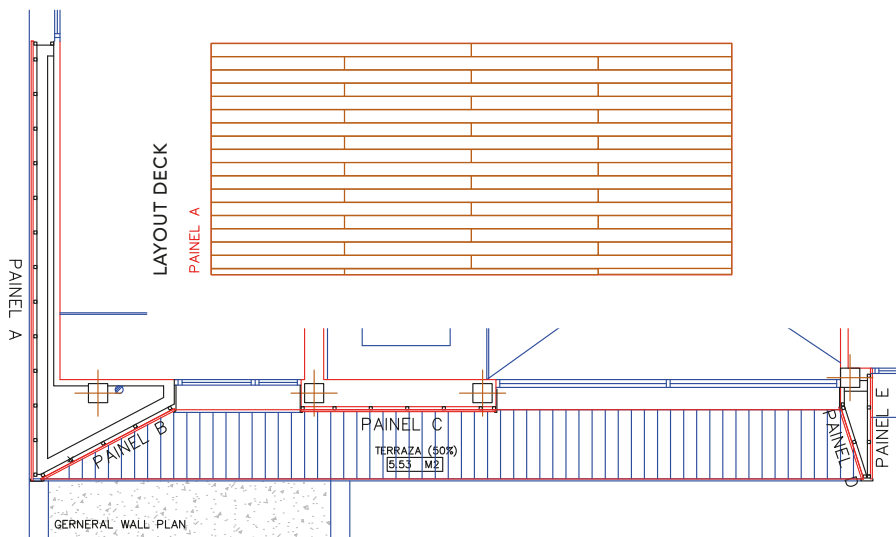

TECNODECK ONE  
HORIZONTAL ASSEMBLING

SAND BROWN  
SMOOTH SURFACE

ELEVATION

PLAN

FACADE & PERGOLA | TUNISIA | 2016

TECNODECK ONE  
HORIZONTAL ASSEMBLING

TROPICAL BROWN  
GROOVED SURFACE

FACADE | PORTUGAL | 2015