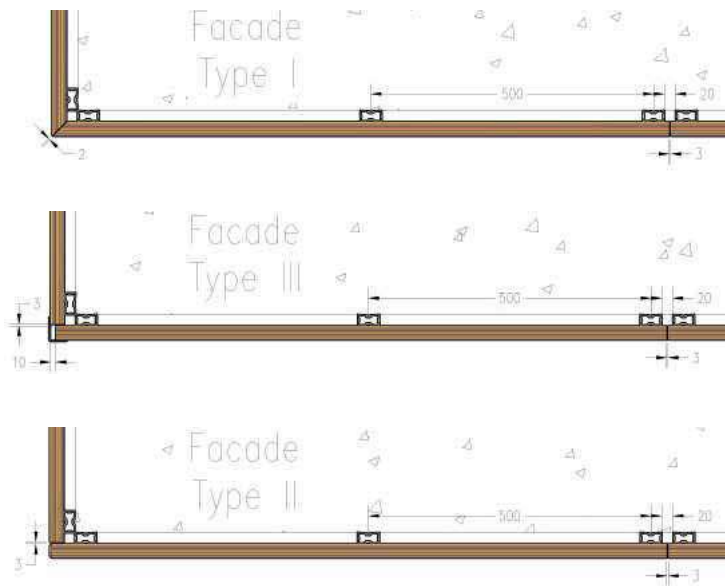

TECNODECK ONE  
HORIZONTAL ASSEMBLING

SAND BROWN  
SMOOTH SURFACE

ELEVATION

PLAN

FACADE & PERGOLA | TUNISIA | 2016

TECNODECK ONE  
HORIZONTAL ASSEMBLING

TROPICAL BROWN  
GROOVED SURFACE

FACADE | PORTUGAL | 2015