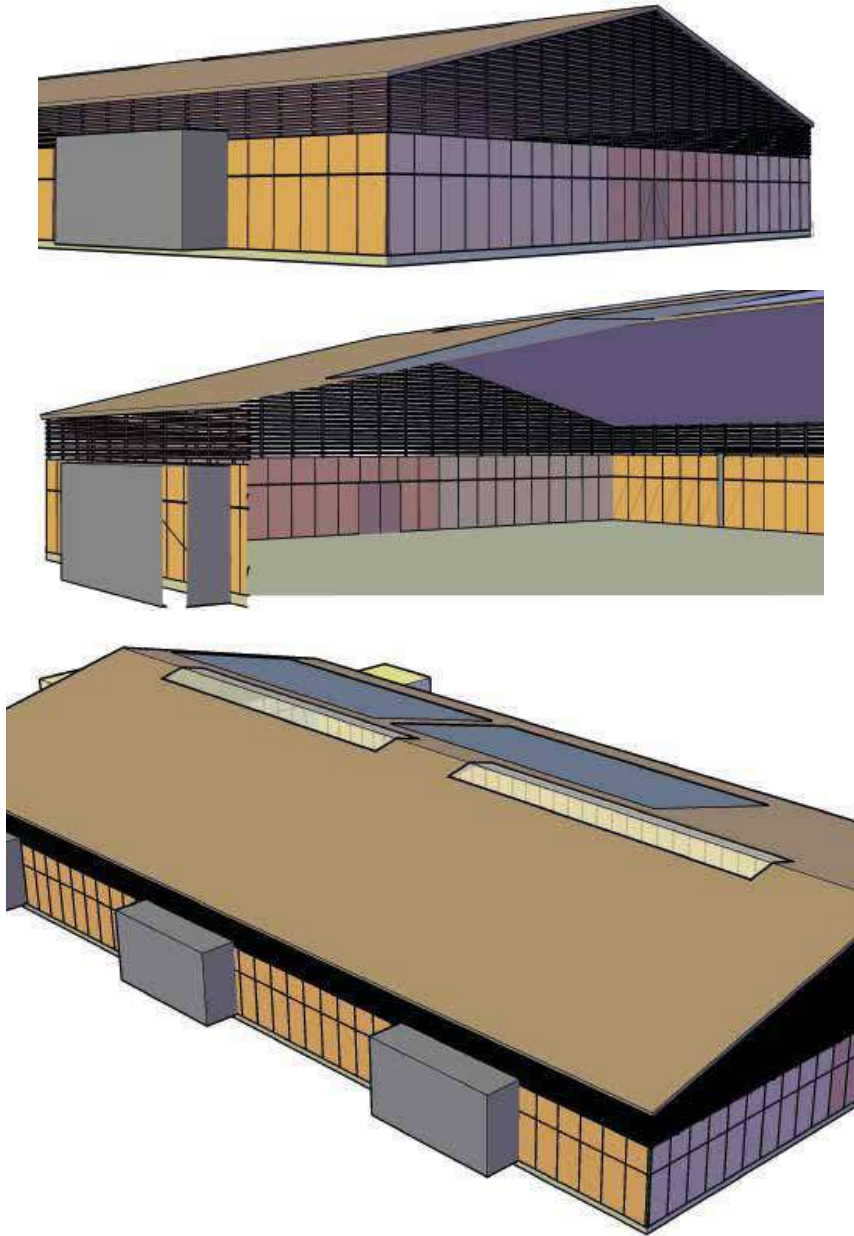

FACADE DRAW | FRANCE | 2018

PROFILE 85x30 mm  
VERTICAL ASSEMBLING  
PROFILE VIEW (85)

TROPICAL BROWN  
ALU 38x20 mm

Upperside . Mountig Bar

Bottom side . Mountig Bar

FACADE DRAW | FRANCE | 2018

PROFILE 85x30 mm  
VERTICAL ASSEMBLING  
PROFILE VIEW (85)

TROPICAL BROWN  
ALU 38x20 mm

Board with:	Gap each side:
1m	1mm
2m	2mm
3m	3mm

FACADE DRAW | FRANCE | 2018

PROFILE 85x30 mm  
VERTICAL ASSEMBLING  
PROFILE VIEW (85)

SAND BROWN  
ALU 38x20 mm

Board with:	Gap each side:
1m	1mm
2m	2mm
3m	3mm