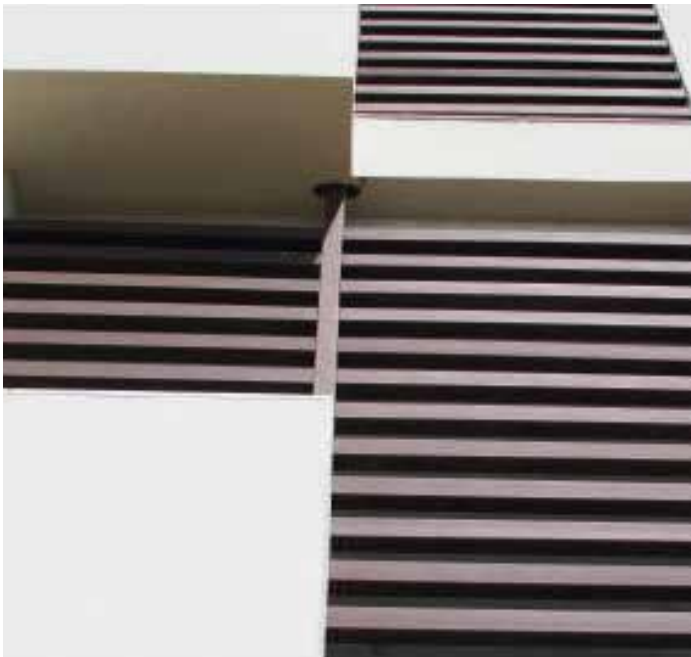

FACADE & SUNSCREENS | TUNISIA | 2016