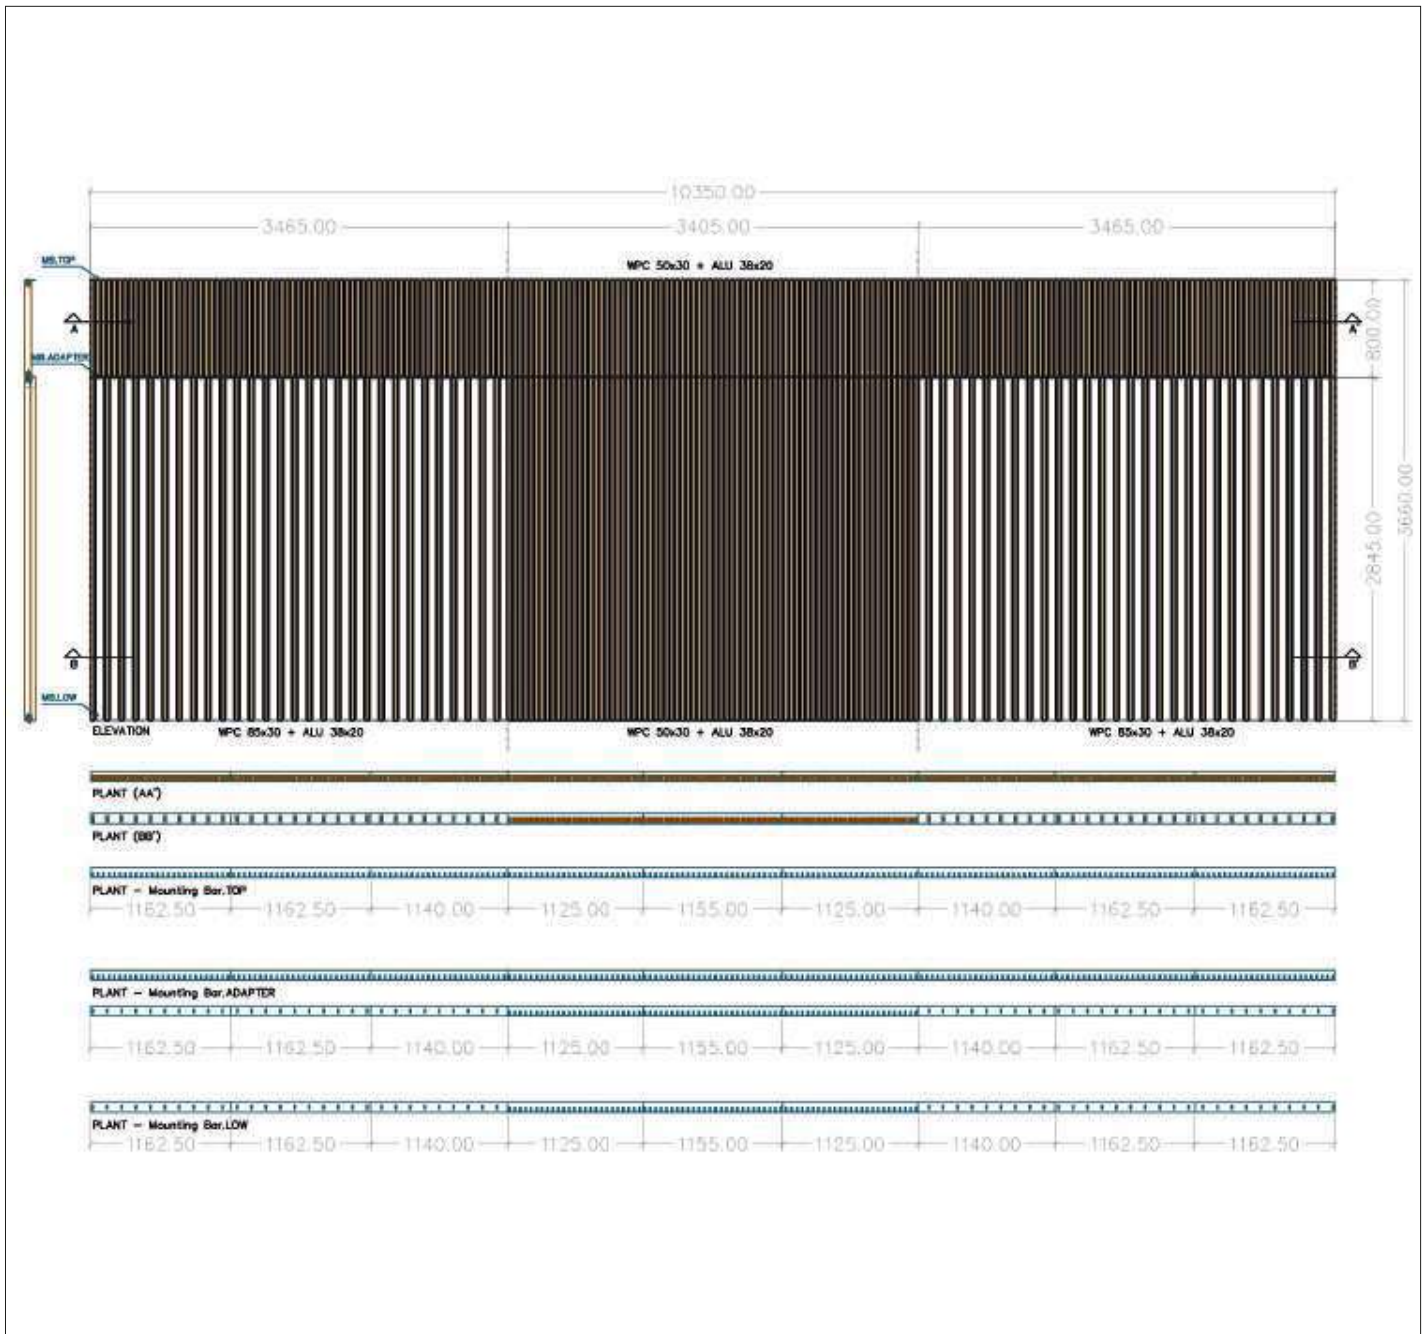

FACADE DRAW | GERMANY | 2017