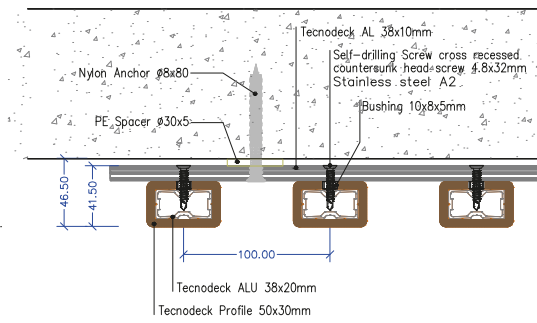

PROFILE 85x30 mm  
HORIZONTAL ASSEMBLING  
PROFILE VIEW (85)

SAND BROWN  
ALU 38x20 mm

FACADE | SPAIN | 2018

PROFILE 50x30 mm  
VERTICAL ASSEMBLING  
PROFILE VIEW (50)

TROPICAL BROWN  
ALU 38x20 mm

FACADE 3D SIMULATION | CAYMAN ISLANDS | 2017

PROFILE 50x30 mm  
HORIZONTAL ASSEMBLING  
PROFILE VIEW (50) (30)

TROPICAL BROWN  
ALU 38x20 mm

FACADE DRAW | GERMANY | 2017

PROFILE 50x30 & 85x30 mm  
VERTICAL ASSEMBLING  
PROFILE VIEW (30)

TROPICAL BROWN  
ALU 38x20 mm