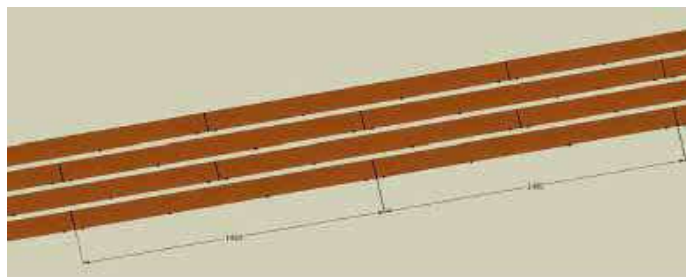

LAYOUT JOISTS

FACADE 3D SIMULATION | NORWAY | 2017

TECNODECK ONE  
HORIZONTAL ASSEMBLING

TROPICAL BROWN  
GROOVED SURFACE

FACADE | TUNISIA | 2017

TECNODECK ONE  
HORIZONTAL ASSEMBLING

TROPICAL BROWN  
GROOVED SURFACE