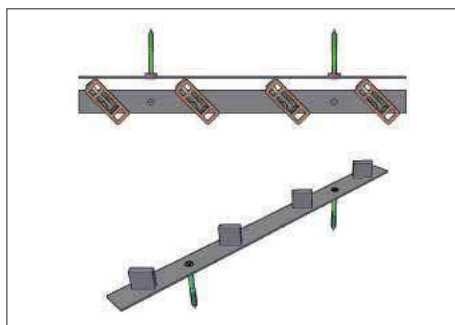

PROFILE 50x30 mm  
HORIZONTAL ASSEMBLING  
PROFILE VIEW (50) (30)

TROPICAL BROWN  
ALU 38x20 mm

FACADE DRAW | GERMANY | 2017

PROFILE 50x30 & 85x30 mm  
VERTICAL ASSEMBLING  
PROFILE VIEW (30)

TROPICAL BROWN  
ALU 38x20 mm

FACADE DRAW | FRANCE | 2018

PROFILE 85x30 mm  
VERTICAL ASSEMBLING  
PROFILE VIEW (85)

TROPICAL BROWN  
ALU 38x20 mm

Upperside . Mountig Bar

Bottom side . Mountig Bar

FACADE DRAW | FRANCE | 2018

PROFILE 85x30 mm  
VERTICAL ASSEMBLING  
PROFILE VIEW (85)

TROPICAL BROWN  
ALU 38x20 mm

Board with:	Gap each side:
1m	1mm
2m	2mm
3m	3mm

FACADE DRAW | FRANCE | 2018

PROFILE 85x30 mm  
VERTICAL ASSEMBLING  
PROFILE VIEW (85)

SAND BROWN  
ALU 38x20 mm

Board with:	Gap each side:
1m	1mm
2m	2mm
3m	3mm