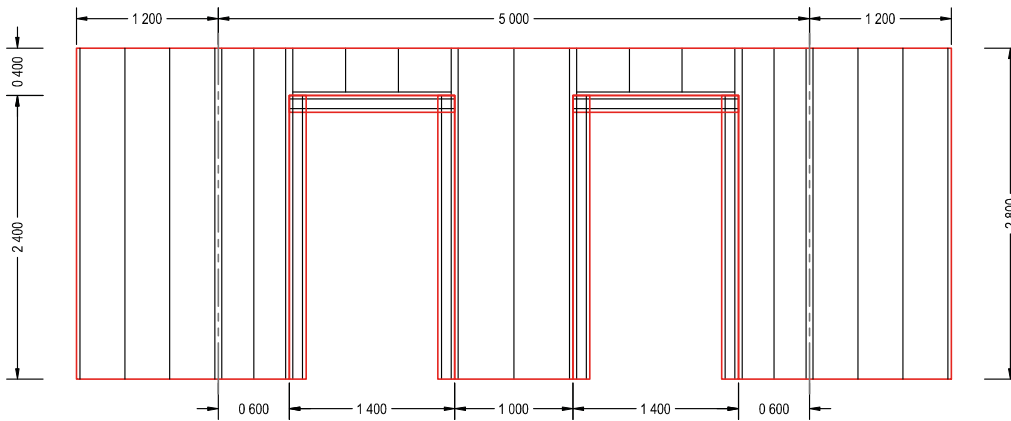

TECNODECK ONE  
VERTICAL ASSEMBLING

TROPICAL BROWN  
SMOOTH SURFACE

FACADE | ITALY | 2017-18

TECNODECK ONE  
HORIZONTAL ASSEMBLING

TROPICAL BROWN  
SMOOTH SURFACE

LAYOUT DECK

LAYOUT JOISTS

LAYOUT DECK