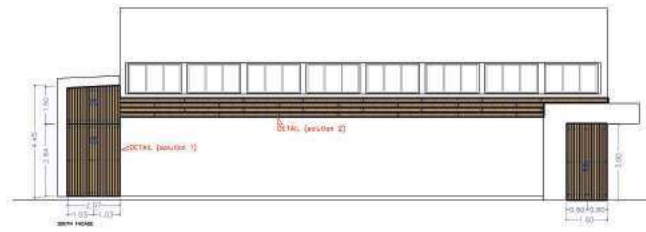

LAYOUT JOISTS

FACADE 3D SIMULATION | NORWAY | 2017

TECNODECK ONE  
HORIZONTAL ASSEMBLING

TROPICAL BROWN  
GROOVED SURFACE

FACADE | TUNISIA | 2017

TECNODECK ONE  
HORIZONTAL ASSEMBLING

TROPICAL BROWN  
GROOVED SURFACE