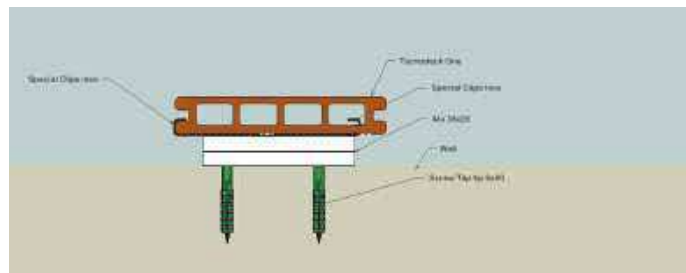

LAYOUT JOISTS

FACADE 3D SIMULATION | NORWAY | 2017

TECNODECK ONE  
HORIZONTAL ASSEMBLING

TROPICAL BROWN  
GROOVED SURFACE

FACADE | TUNISIA | 2017

TECNODECK ONE  
HORIZONTAL ASSEMBLING

TROPICAL BROWN  
GROOVED SURFACE