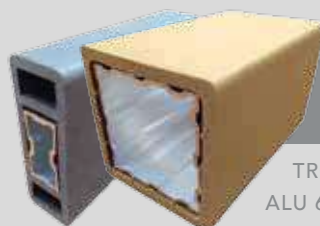

TROPICAL BROWN  
ALU 68x68 & 38x20 mm

PERGOLA & DECK & FENCE | ITALY | 2019

PROFILE 85x85 mm  
PERGOLA FIXED BASE  
PROFILE VIEW (85)

TROPICAL BROWN  
ALU 68x68

SUNSCREENS | TUNISIA | 2016

PROFILE 85x85 & 85x30 mm  
SUNSCREEN  
PROFILE VIEW (85) (30)