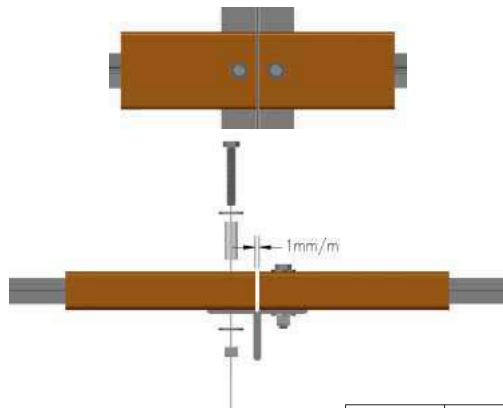

TROPICAL BROWN  
ALU 38x20 mm

Board with:	Gap each side:
1m	1mm
2m	2mm
3m	3mm

FACADE DRAW | FRANCE | 2018

PROFILE 85x30 mm  
VERTICAL ASSEMBLING  
PROFILE VIEW (85)

SAND BROWN  
ALU 38x20 mm

Board with:	Gap each side:
1m	1mm
2m	2mm
3m	3mm