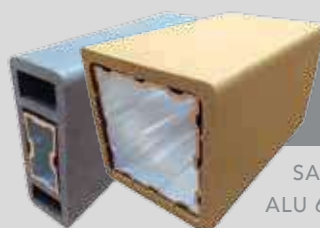

TROPICAL BROWN  
ALU 68x68 mm

PERGOLA & DECK | ANGOLA | 2014

PROFILE 85x85 mm  
PERGOLA FIXED BASE  
PROFILE VIEW (85)  
WEAVE SAILS SHADE

TROPICAL BROWN  
ALU 68x68 mm

PERGOLA | ITALY | 2017

PROFILE 85x85 & 85x30 mm  
PERGOLA FIXED BASE  
PROFILE VIEW (85)