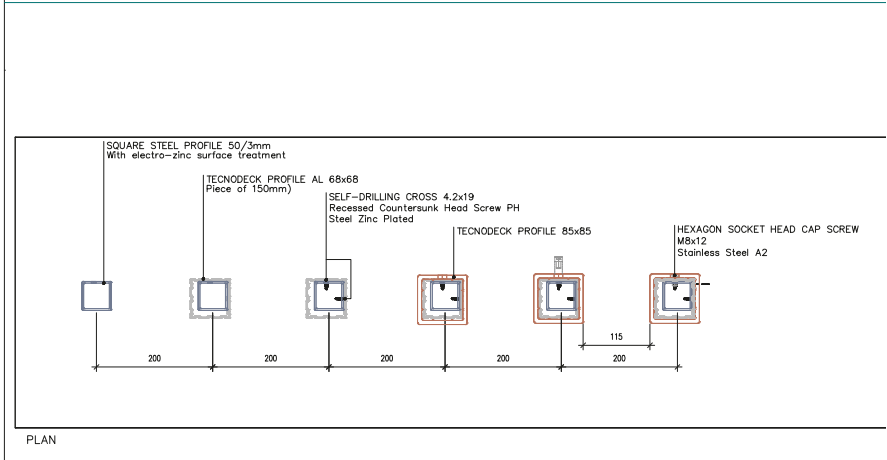

FACADE | PORTUGAL | 2017

PROFILE 85x85 mm  
VERTICAL ASSEMBLING  
PROFILE VIEW (85)

VULCANO BLACK  
ALU 68x68 mm

TOP VIEW

FACADE | ITALY | 2016

PROFILE 85x85 & 85x30 & 50x30  
HORIZONTAL & VERTICAL ASSEMBLING  
PROFILE VIEW (85) (50) (30)