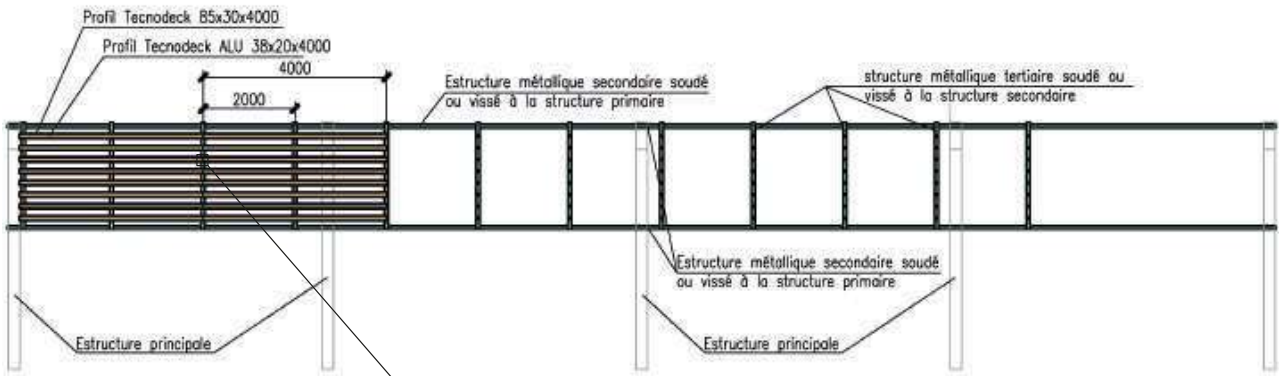

Board with:	Gap each side:
1m	1mm
2m	2mm
3m	3mm