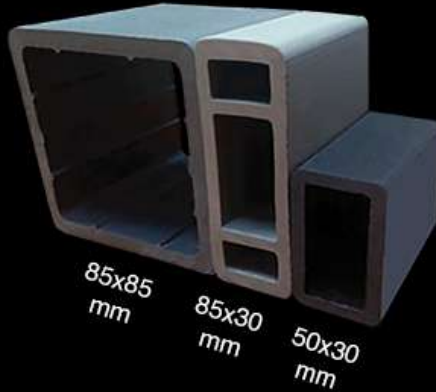

### AVAILABLE COLORS

TROPICAL BROWN

SAND BROWN

WHITE SHADE

URBAN GREY

VULCANO BLACK

NEW  
OPTIONAL  
PROFILES

30x30 mm  
50x50 mm  
100x25 mm  
100x50 mm  
150x50 mm  
200x80 mm  
300x100 mm