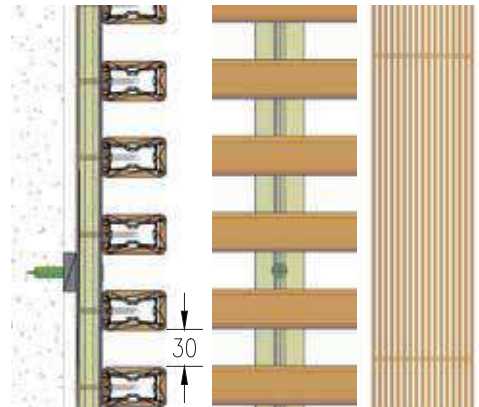

PROFILE 85x30 mm  
HORIZONTAL ASSEMBLING  
PROFILE VIEW (85)

SAND BROWN  
ALU 38x20 mm

FACADE | SPAIN | 2018

PROFILE 50x30 mm  
VERTICAL ASSEMBLING  
PROFILE VIEW (50)

TROPICAL BROWN  
ALU 38x20 mm

FACADE 3D SIMULATION | CAYMAN ISLANDS | 2017

PROFILE 50x30 mm  
HORIZONTAL ASSEMBLING  
PROFILE VIEW (50) (30)

TROPICAL BROWN  
ALU 38x20 mm

FACADE DRAW | GERMANY | 2017

PROFILE 50x30 & 85x30 mm  
VERTICAL ASSEMBLING  
PROFILE VIEW (30)

TROPICAL BROWN  
ALU 38x20 mm