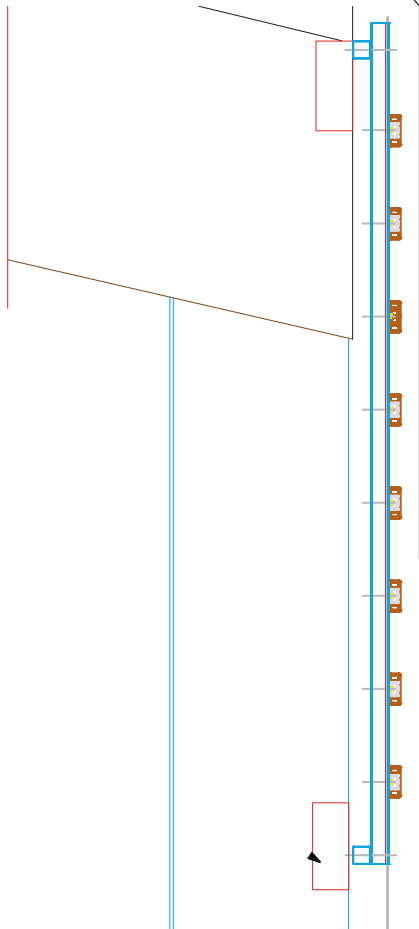

PROFILE 50x30 mm  
HORIZONTAL ASSEMBLING  
PROFILE VIEW (50) (30)

TROPICAL BROWN  
ALU 38x20 mm

FACADE DRAW | GERMANY | 2017

PROFILE 50x30 & 85x30 mm  
VERTICAL ASSEMBLING  
PROFILE VIEW (30)

TROPICAL BROWN  
ALU 38x20 mm

FACADE DRAW | FRANCE | 2018

PROFILE 85x30 mm  
VERTICAL ASSEMBLING  
PROFILE VIEW (85)

TROPICAL BROWN  
ALU 38x20 mm

Upperside . Mountig Bar

Bottom side . Mountig Bar

FACADE DRAW | FRANCE | 2018

PROFILE 85x30 mm  
VERTICAL ASSEMBLING  
PROFILE VIEW (85)

TROPICAL BROWN  
ALU 38x20 mm

Board with:	Gap each side:
1m	1mm
2m	2mm
3m	3mm

FACADE DRAW | FRANCE | 2018

PROFILE 85x30 mm  
VERTICAL ASSEMBLING  
PROFILE VIEW (85)

SAND BROWN  
ALU 38x20 mm

Board with:	Gap each side:
1m	1mm
2m	2mm
3m	3mm