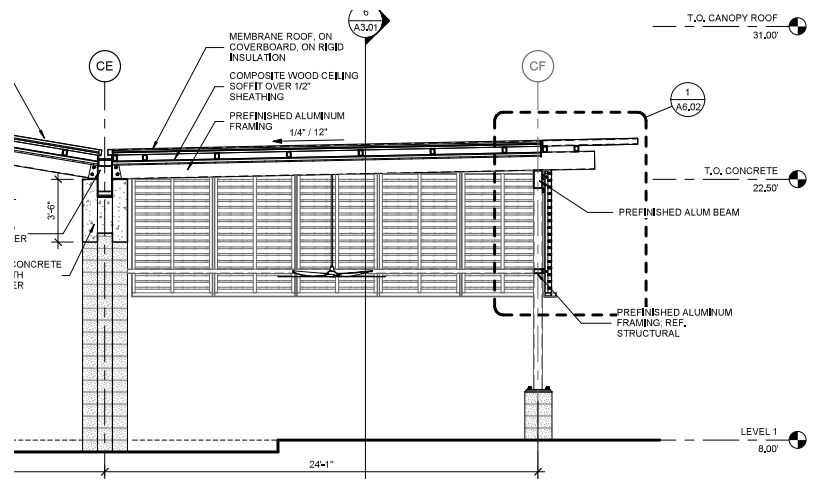

PROFILE 85x30 mm  
HORIZONTAL ASSEMBLING  
PROFILE VIEW (85)

SAND BROWN  
ALU 38x20 mm

FACADE | SPAIN | 2018

PROFILE 50x30 mm  
VERTICAL ASSEMBLING  
PROFILE VIEW (50)

TROPICAL BROWN  
ALU 38x20 mm

FACADE 3D SIMULATION | CAYMAN ISLANDS | 2017

PROFILE 50x30 mm  
HORIZONTAL ASSEMBLING  
PROFILE VIEW (50) (30)

TROPICAL BROWN  
ALU 38x20 mm

FACADE DRAW | GERMANY | 2017

PROFILE 50x30 & 85x30 mm  
VERTICAL ASSEMBLING  
PROFILE VIEW (30)

TROPICAL BROWN  
ALU 38x20 mm