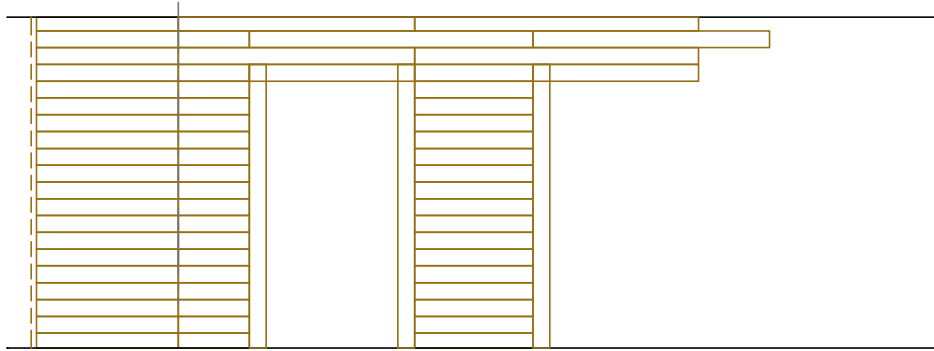

TECNODECK ONE  
VERTICAL ASSEMBLING

TROPICAL BROWN  
SMOOTH SURFACE

FACADE | ITALY | 2017-18

TECNODECK ONE  
HORIZONTAL ASSEMBLING

TROPICAL BROWN  
SMOOTH SURFACE

LAYOUT DECK

LAYOUT JOISTS

LAYOUT DECK