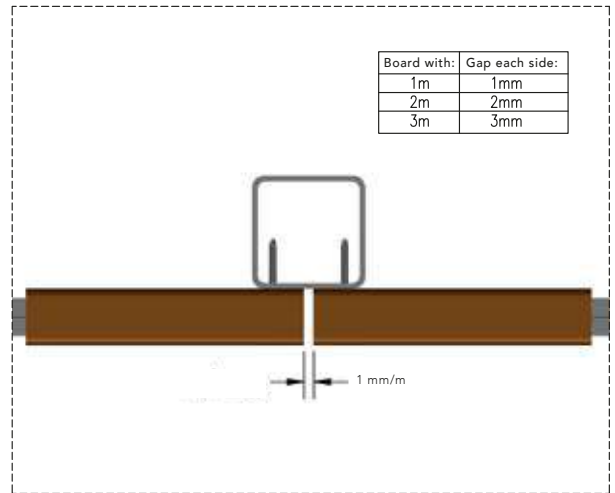

Board with:	Gap each side:
1m	1mm
2m	2mm
3m	3mm