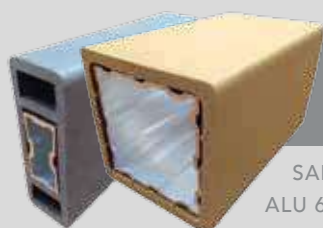

SAND BROWN  
SMOOTH SURFACE

PERGOLA | ITALY | 2018

PROFILE 85x85 & 85x30 mm  
PERGOLA WALL FIXED  
PROFILE VIEW (85)

SAND BROWN  
ALU 68x68 & 38x20 mm

PERGOLA | TUNISIA | 2018

PROFILE 85x85 mm  
PERGOLA FIXED BASE  
PROFILE VIEW (85)  
WEAVE SAILS SHADE