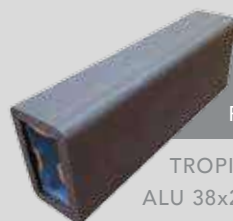

PROFILE 85x30 mm  
HORIZONTAL ASSEMBLING  
PROFILE VIEW (85)

SAND BROWN  
ALU 38x20 mm

FACADE | SPAIN | 2018

PROFILE 50x30 mm  
VERTICAL ASSEMBLING  
PROFILE VIEW (50)

TROPICAL BROWN  
ALU 38x20 mm

FACADE 3D SIMULATION | CAYMAN ISLANDS | 2017