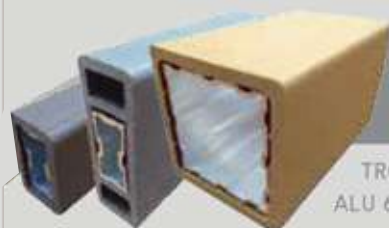

PROFILE 85x85 & 85x30 & 50x30
HORIZONTAL & VERTICAL ASSEMBLING
PROFILE VIEW (85) (50) (30)

TROPICAL BROWN
ALU 68x68 & 38x20