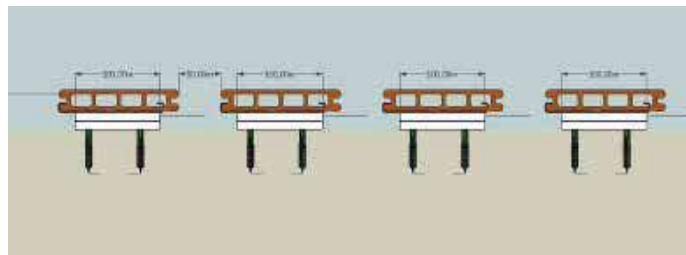

LAYOUT JOISTS

FACADE 3D SIMULATION | NORWAY | 2017

TECNODECK ONE  
HORIZONTAL ASSEMBLING

TROPICAL BROWN  
GROOVED SURFACE

FACADE | TUNISIA | 2017

TECNODECK ONE  
HORIZONTAL ASSEMBLING

TROPICAL BROWN  
GROOVED SURFACE