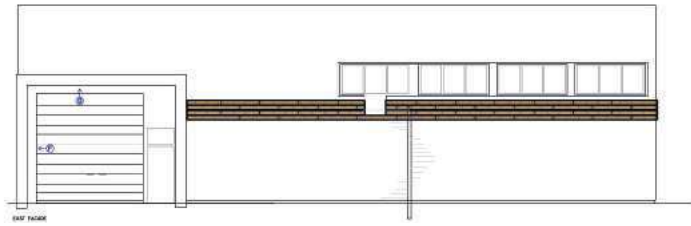

LAYOUT JOISTS

FACADE 3D SIMULATION | NORWAY | 2017

TECNODECK ONE  
HORIZONTAL ASSEMBLING

TROPICAL BROWN  
GROOVED SURFACE

FACADE | TUNISIA | 2017

TECNODECK ONE  
HORIZONTAL ASSEMBLING

TROPICAL BROWN  
GROOVED SURFACE