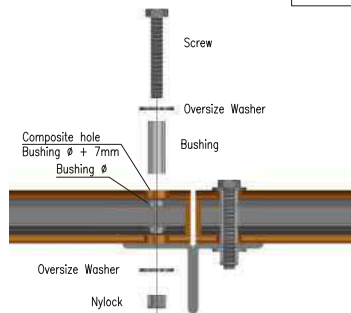

TROPICAL BROWN  
ALU 38x20 mm

Board with:	Gap each side:
1m	1mm
2m	2mm
3m	3mm

FACADE DRAW | FRANCE | 2018

PROFILE 85x30 mm  
VERTICAL ASSEMBLING  
PROFILE VIEW (85)

SAND BROWN  
ALU 38x20 mm

Board with:	Gap each side:
1m	1mm
2m	2mm
3m	3mm