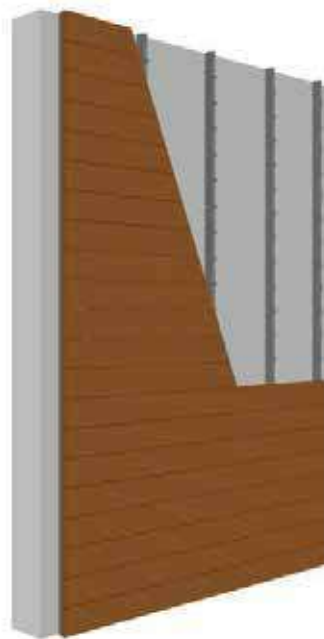

TECNODECK ONE  
HORIZONTAL ASSEMBLING

SAND BROWN  
SMOOTH SURFACE

ELEVATION

PLAN

FACADE & PERGOLA | TUNISIA | 2016

TECNODECK ONE  
HORIZONTAL ASSEMBLING

TROPICAL BROWN  
GROOVED SURFACE

FACADE | PORTUGAL | 2015