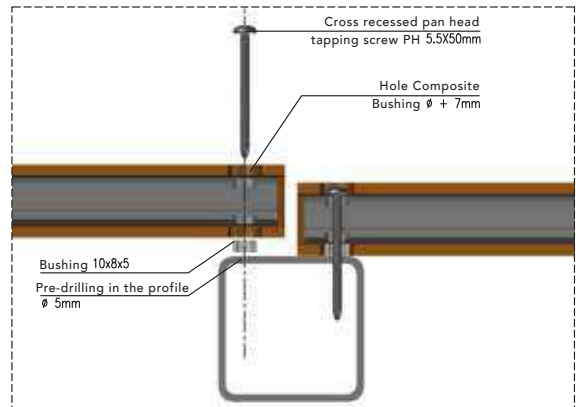

Board with:	Gap each side:
1m	1mm
2m	2mm
3m	3mm