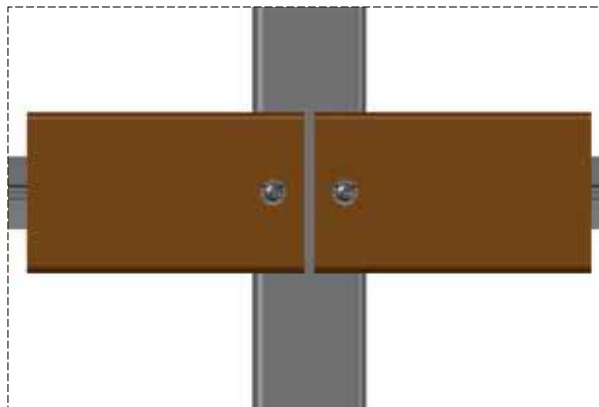

Board with:	Gap each side:
1m	1mm
2m	2mm
3m	3mm