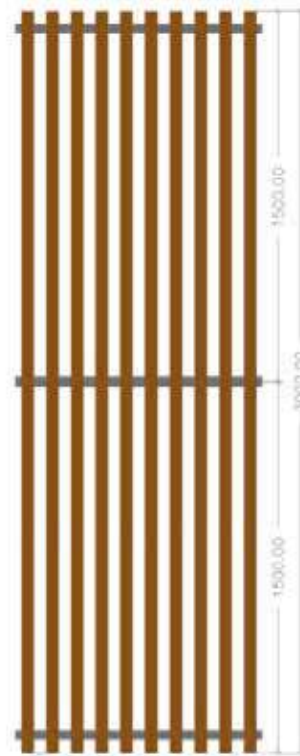

PROFILE 85x30 mm  
HORIZONTAL ASSEMBLING  
PROFILE VIEW (85)

SAND BROWN  
ALU 38x20 mm

FACADE | SPAIN | 2018

PROFILE 50x30 mm  
VERTICAL ASSEMBLING  
PROFILE VIEW (50)

TROPICAL BROWN  
ALU 38x20 mm

FACADE 3D SIMULATION | CAYMAN ISLANDS | 2017