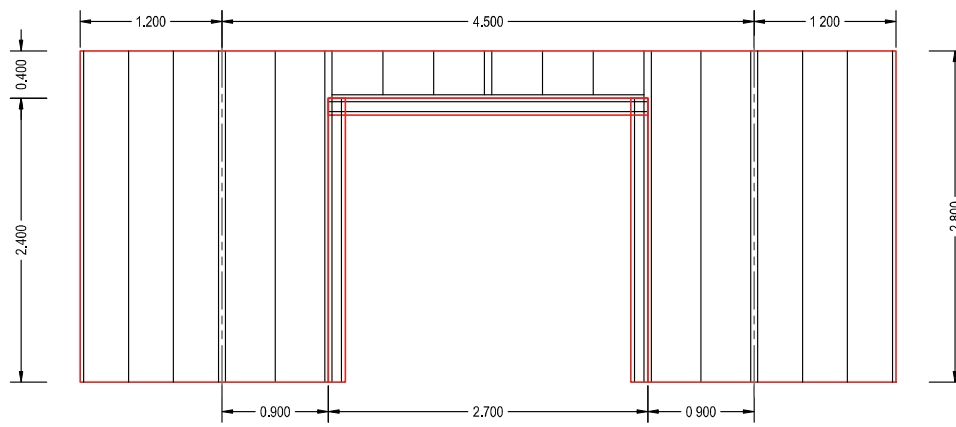

LAYOUT JOISTS