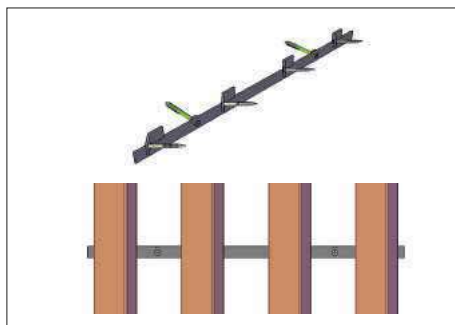

FACADE DRAW | FRANCE | 2018

PROFILE 85x30 mm  
VERTICAL ASSEMBLING  
PROFILE VIEW (85)

TROPICAL BROWN  
ALU 38x20 mm

Upperside . Mountig Bar

Bottom side . Mountig Bar

FACADE DRAW | FRANCE | 2018

PROFILE 85x30 mm  
VERTICAL ASSEMBLING  
PROFILE VIEW (85)