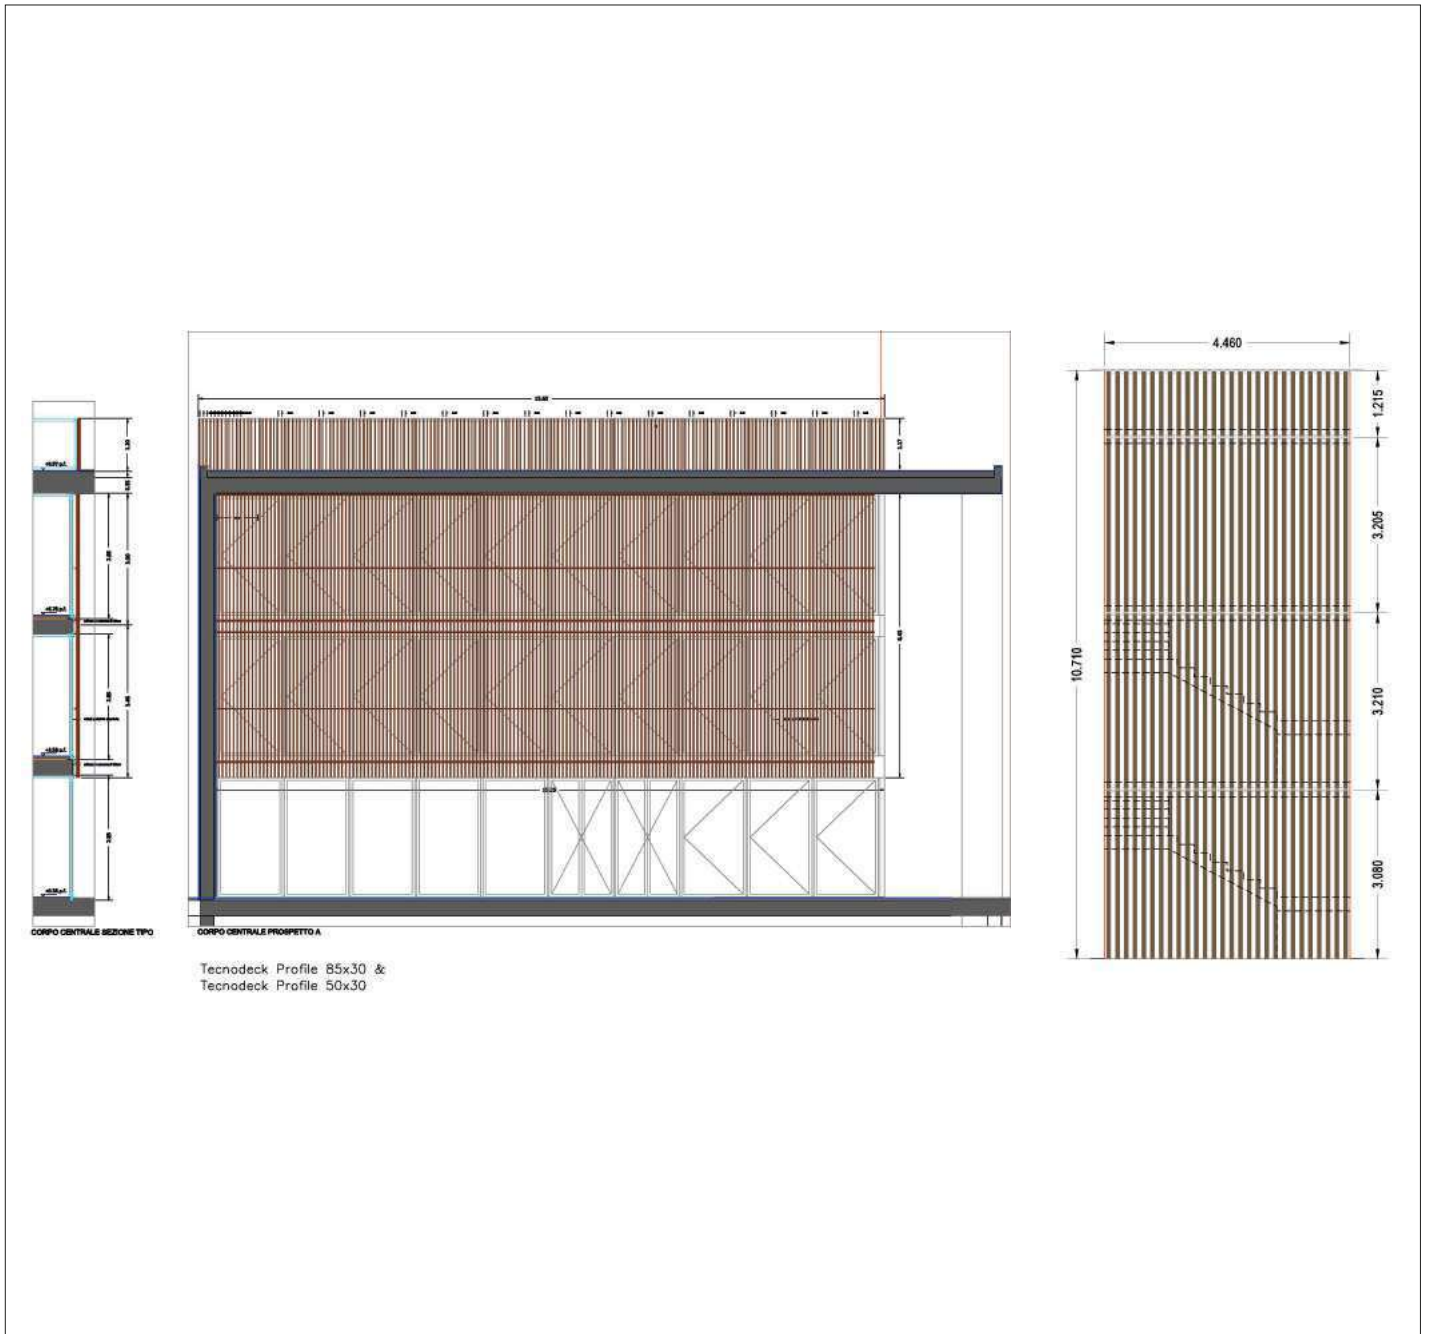

PROFILE 50x30 mm  
HORIZONTAL ASSEMBLING  
PROFILE VIEW (50) (30)

TROPICAL BROWN  
ALU 38x20 mm

FACADE DRAW | GERMANY | 2017

PROFILE 50x30 & 85x30 mm  
VERTICAL ASSEMBLING  
PROFILE VIEW (30)

TROPICAL BROWN  
ALU 38x20 mm

FACADE DRAW | FRANCE | 2018

PROFILE 85x30 mm  
VERTICAL ASSEMBLING  
PROFILE VIEW (85)

TROPICAL BROWN  
ALU 38x20 mm

Upperside . Mountig Bar

Bottom side . Mountig Bar

FACADE DRAW | FRANCE | 2018

PROFILE 85x30 mm  
VERTICAL ASSEMBLING  
PROFILE VIEW (85)