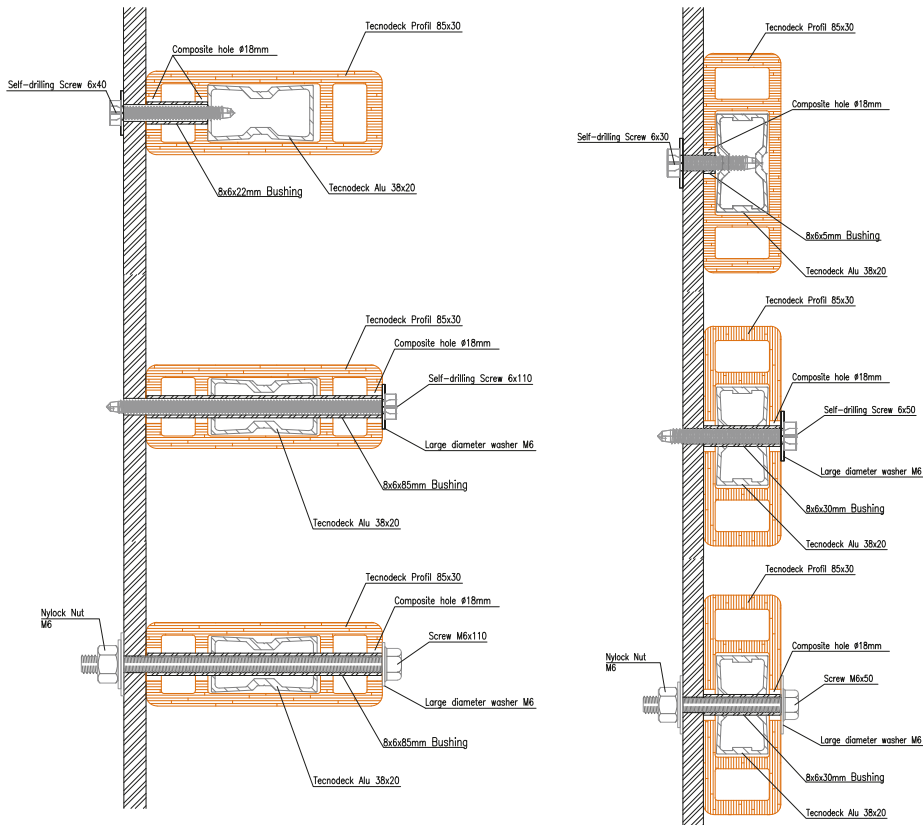

TROPICAL BROWN  
ALU 38x20 mm

Board with:	Gap each side:
1m	1mm
2m	2mm
3m	3mm

FACADE DRAW | FRANCE | 2018

PROFILE 85x30 mm  
VERTICAL ASSEMBLING  
PROFILE VIEW (85)

SAND BROWN  
ALU 38x20 mm

Board with:	Gap each side:
1m	1mm
2m	2mm
3m	3mm