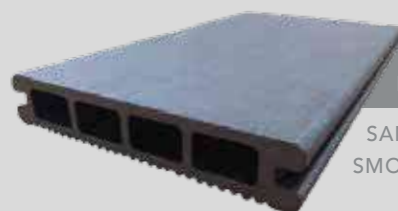

FACADE | ITALY | 2012

TECNODECK ONE  
HORIZONTAL ASSEMBLING

TROPICAL BROWN & SAND BROWN  
SMOOTH SURFACE

FACADE | ITALY | 2019

TECNODECK ONE  
VERTICAL ASSEMBLING

SAND BROWN  
SMOOTH SURFACE

FACADE & FALSE CEILING | SPAIN | 2018