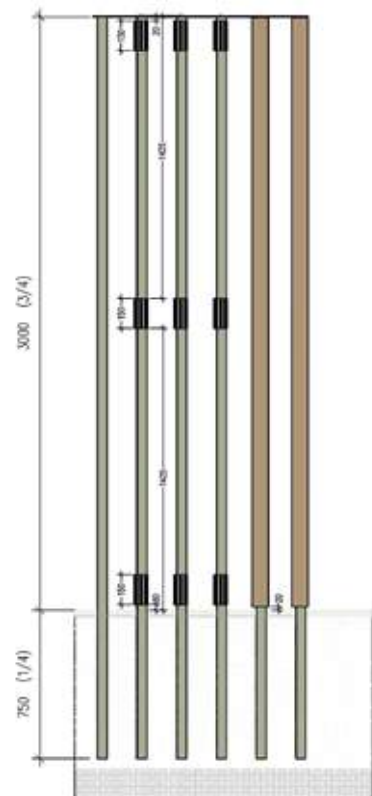

TROPICAL BROWN  
ALU 38x20 mm

Board with:	Gap each side:
1m	1mm
2m	2mm
3m	3mm

FACADE DRAW | FRANCE | 2018

PROFILE 85x30 mm  
VERTICAL ASSEMBLING  
PROFILE VIEW (85)

SAND BROWN  
ALU 38x20 mm

Board with:	Gap each side:
1m	1mm
2m	2mm
3m	3mm

FACADE | PORTUGAL | 2017

PROFILE 85x85 mm  
VERTICAL ASSEMBLING  
PROFILE VIEW (85)

VULCANO BLACK  
ALU 68x68 mm

TOP VIEW

FACADE | ITALY | 2016

PROFILE 85x85 & 85x30 & 50x30  
HORIZONTAL & VERTICAL ASSEMBLING  
PROFILE VIEW (85) (50) (30)