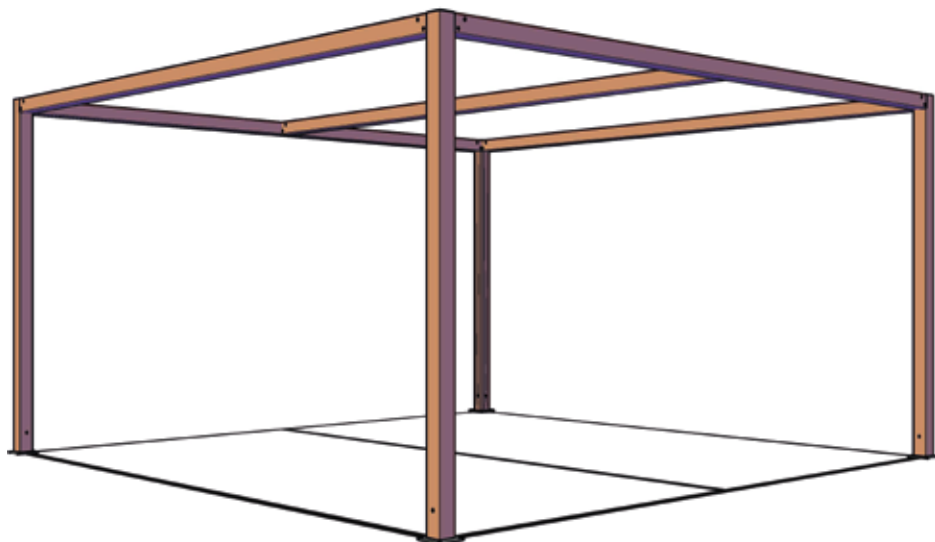

Tecnodeck FA FIBER
Finishing Pilar
85 x 85 x 2200 mm

Tecnodeck FA FIBER
Roof Panel
1458 x 1500 mm

ELEMENTS

■ PERGOLAS | CABANAS FA FIBER

BASE STRUCTURE | 4x4

4170 x 4170 x 2288 mm