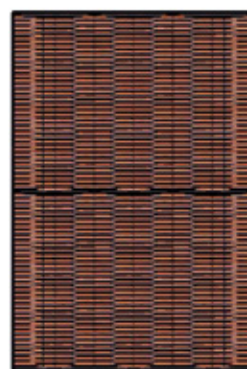

Tecnodeck FA FIBER
Side/Back Panel
1958 x 2200 mm