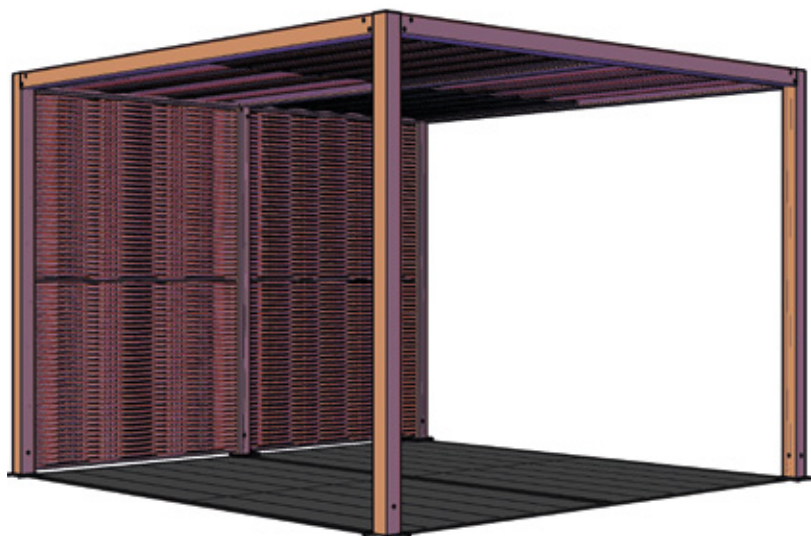

ELEMENTS

■ PERGOLAS | CABANAS FA FIBER

REF B | 3x3

Tecnodeck FA FIBER and
Finishing Pilar - 1 UNI
85 x 85 x 2200 mm

Tecnodeck FA FIBER and
Roof Panel - 4 UNI
1458 x 1500 mm

Tecnodeck FA FIBER and
Side/Back Panel - 2 UNI
1458 x 2200 mm