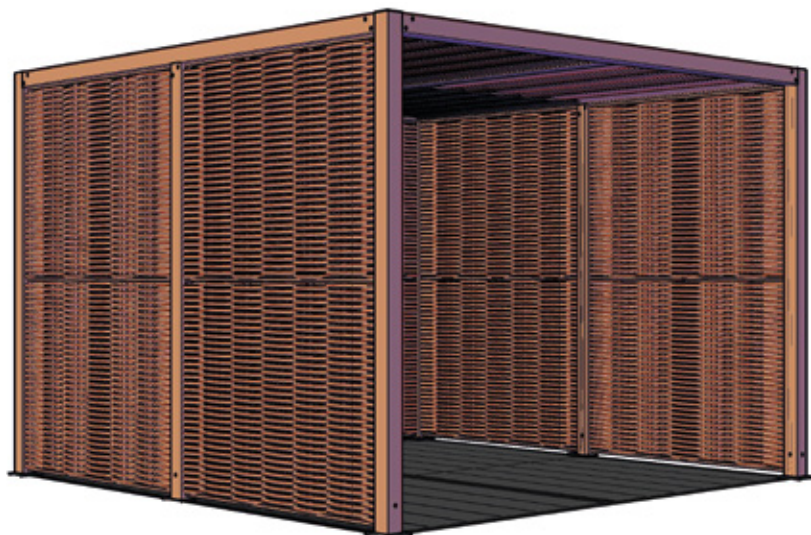

ELEMENTS

■ PERGOLAS | CABANAS FA FIBER

REF D | 3x3

Tecnodeck FA FIBER and
Finishing Pilar - 3 UNI
85 x 85 x 2200 mm

Tecnodeck FA FIBER and
Roof Panel - 4 UNI
1458 x 1500 mm

Tecnodeck FA FIBER and
Side/Back Panel - 6 UNI
1458 x 2200 mm