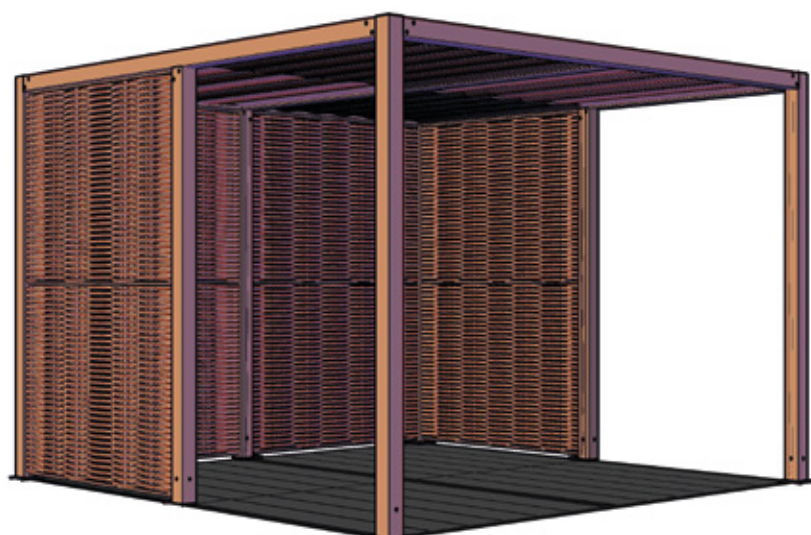

## ■ PERGOLAS | CABANAS FA FIBER

### REF B | 3x3

Tecnodeck FA FIBER and  
Finishing Pilar - 1 UNI  
85 x 85 x 2200 mm

Tecnodeck FA FIBER and  
Roof Panel - 4 UNI  
1458 x 1500 mm

Tecnodeck FA FIBER and  
Side/Back Panel - 2 UNI  
1458 x 2200 mm