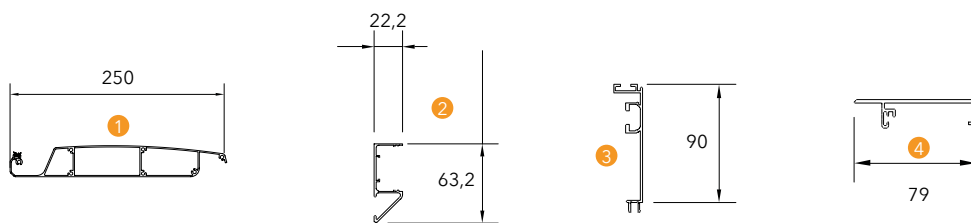

Max. width 900 cm
Max. projection 700 cm

Projection cm	Width cm	200	250	300	350	400	450	500	550	600	650	700	750	800	850	900	100x160 rail
	200	✓	✓	✓	✓	✓	✓	✓	✓	✓	✓	✓	✓	✓	✓	✓	
250	✓	✓	✓	✓	✓	✓	✓	✓	✓	✓	✓	✓	✓	✓	✓	✓	✓
300	✓	✓	✓	✓	✓	✓	✓	✓	✓	✓	✓	✓	✓	✓	✓	✓	✓
350	✓	✓	✓	✓	✓	✓	✓	✓	✓	✓	✓	✓	✓	✓	✓	✓	✓
400	✓	✓	✓	✓	✓	✓	✓	✓	✓	✓	✓	✓	✓	✓	✓	✓	✓
450	✓	✓	✓	✓	✓	✓	✓	✓	✓	✓	✓	✓	✓	✓	✓	✓	✓
500	✓	✓	✓	✓	✓	✓	✓	✓	✓	✓	✓	✓	✓	✓	✓	✓	✓
550	✓	✓	✓	✓	✓	✓	✓	✓	✓	✓	✓	✓	✓	✓	✓	✓	✓
600	✓	✓	✓	✓	✓	✓	✓	✓	✓	✓	✓	✓	✓	✓	✓	✓	✓
650	✓	✓	✓	✓	✓	✓	✓	✓	✓	✓	✓	✓	✓	✓	✓	✓	✓
700	✓	✓	✓	✓	✓	✓	✓	✓	✓	✓	✓	✓	✓	✓	✓	✓	✓
		2 Rails			3 Rails				4 Rails						130x200 rail		
		4 Columns				8 Columns											

Dimensions in mm

Side view

Topview

Technical Details

Wall Connection Parts

Technical Legend

- | | | | |
|------------------|----------|-------------------|---------------|
| 1 Aluminum Panel | 4 SSS | 7 Pole | P Projection |
| 2 SSS | 5 Gutter | H1 Back Height | S Inclination |
| 3 SSS | 6 Column | H2 Frontal Height | W Width |