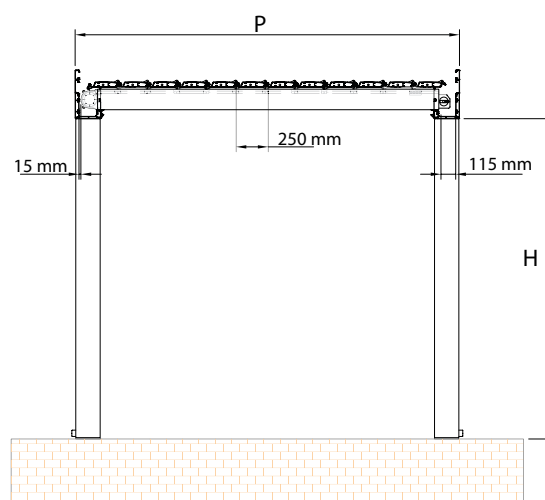

Side View System Closed