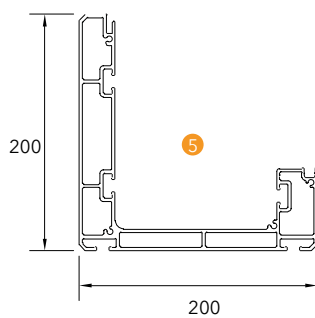

Max. width 900 cm
Max. projection 700 cm

Projection cm	Width cm	200	250	300	350	400	450	500	550	600	650	700	750	800	850	900	100x160 rail
	200	✓	✓	✓	✓	✓	✓	✓	✓	✓	✓	✓	✓	✓	✓	✓	
250	✓	✓	✓	✓	✓	✓	✓	✓	✓	✓	✓	✓	✓	✓	✓	✓	✓
300	✓	✓	✓	✓	✓	✓	✓	✓	✓	✓	✓	✓	✓	✓	✓	✓	✓
350	✓	✓	✓	✓	✓	✓	✓	✓	✓	✓	✓	✓	✓	✓	✓	✓	✓
400	✓	✓	✓	✓	✓	✓	✓	✓	✓	✓	✓	✓	✓	✓	✓	✓	✓
450	✓	✓	✓	✓	✓	✓	✓	✓	✓	✓	✓	✓	✓	✓	✓	✓	✓
500	✓	✓	✓	✓	✓	✓	✓	✓	✓	✓	✓	✓	✓	✓	✓	✓	✓
550	✓	✓	✓	✓	✓	✓	✓	✓	✓	✓	✓	✓	✓	✓	✓	✓	✓
600	✓	✓	✓	✓	✓	✓	✓	✓	✓	✓	✓	✓	✓	✓	✓	✓	✓
650	✓	✓	✓	✓	✓	✓	✓	✓	✓	✓	✓	✓	✓	✓	✓	✓	✓
700	✓	✓	✓	✓	✓	✓	✓	✓	✓	✓	✓	✓	✓	✓	✓	✓	✓
		2 Rails			3 Rails				4 Rails						130x200 rail		
		4 Columns				8 Columns											

Dimensions in mm

Side view

Topview

Technical Details

Wall Connection Parts

Technical Legend

- | | | | |
|------------------|----------|-------------------|---------------|
| 1 Aluminum Panel | 4 SSS | 7 Pole | P Projection |
| 2 SSS | 5 Gutter | H1 Back Height | S Inclination |
| 3 SSS | 6 Column | H2 Frontal Height | W Width |

Column

Projection cm	Width cm	200	250	300	350	400	450	500	550	600
	200	✓	✓	✓	✓	✓	✓	✓	✓	✓
250	✓	✓	✓	✓	✓	✓	✓	✓	✓	✓
300	✓	✓	✓	✓	✓	✓	✓	✓	✓	✓
350	✓	✓	✓	✓	✓	✓	✓	✓	✓	✓
400	✓	✓	✓	✓	✓	✓	✓	✓	✓	✓
450	✓	✓	✓	✓	✓	✓	✓	✓	✓	✓
500	✓	✓	✓	✓	✓	✓	✓	✓	✓	✓
550	✓	✓	✓	✓	✓	✓	✓	-	-	-
600	✓	✓	✓	✓	✓	✓	✓	-	-	-
650	✓	✓	✓	✓	✓	✓	✓	-	-	-