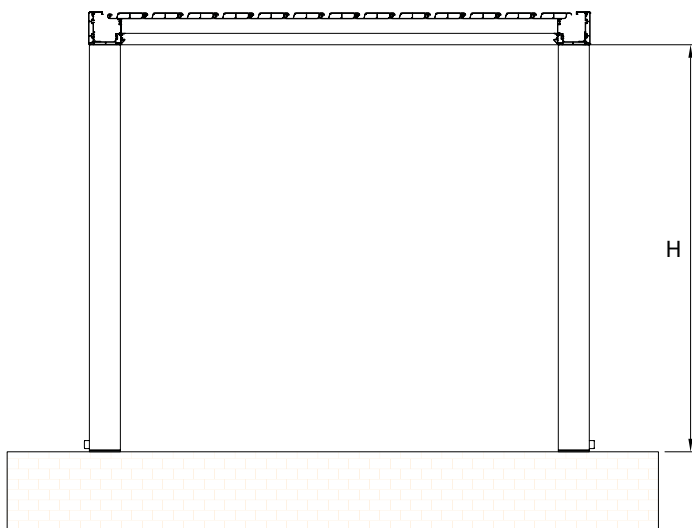

Dimensions in mm

Side view

Topview

Technical Details

Wall Connection Parts

Technical Legend

- | | | | |
|------------------|----------|-------------------|---------------|
| 1 Aluminum Panel | 4 SSS | 7 Pole | P Projection |
| 2 SSS | 5 Gutter | H1 Back Height | S Inclination |
| 3 SSS | 6 Column | H2 Frontal Height | W Width |