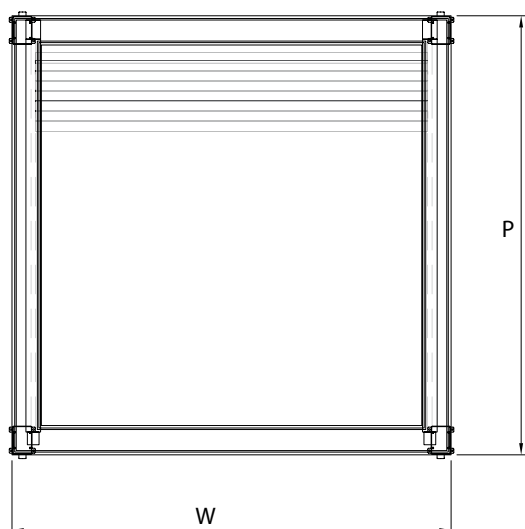

TECNODECK ALU-LINE BIOCLIMATIC PERGOLA OPEN SKY

Technical Specifications

Side View System Open

Side View System Closed

Top View System Open

Top View System Closed

Technical Legend

- ① Rails
- ② Aluminum Panel
- ③ Column
- ④ Gutter
- ⑤ Additional Adapters
- ⑥ Gutter Side Cap
- ⑦ Gutter Pediment and Connection Equipment
- ⑧ Column Basement Fixing Aparatus and Water Way Out, Gutter Column Connection Aparatus, Brackets
- ⑨ Gutter and Rail Connection Aparatus
- H1 Back Height
- H2 Fontal Height
- P Projection
- s Inclination
- w Width

Max. width 900 cm
Max. projection 700 cm

Projection cm	Width cm	200	250	300	350	400	450	500	550	600	650	700	750	800	850	900	100x160 rail
	200	✓	✓	✓	✓	✓	✓	✓	✓	✓	✓	✓	✓	✓	✓	✓	
250	✓	✓	✓	✓	✓	✓	✓	✓	✓	✓	✓	✓	✓	✓	✓	✓	✓
300	✓	✓	✓	✓	✓	✓	✓	✓	✓	✓	✓	✓	✓	✓	✓	✓	✓
350	✓	✓	✓	✓	✓	✓	✓	✓	✓	✓	✓	✓	✓	✓	✓	✓	✓
400	✓	✓	✓	✓	✓	✓	✓	✓	✓	✓	✓	✓	✓	✓	✓	✓	✓
450	✓	✓	✓	✓	✓	✓	✓	✓	✓	✓	✓	✓	✓	✓	✓	✓	✓
500	✓	✓	✓	✓	✓	✓	✓	✓	✓	✓	✓	✓	✓	✓	✓	✓	✓
550	✓	✓	✓	✓	✓	✓	✓	✓	✓	✓	✓	✓	✓	✓	✓	✓	✓
600	✓	✓	✓	✓	✓	✓	✓	✓	✓	✓	✓	✓	✓	✓	✓	✓	✓
650	✓	✓	✓	✓	✓	✓	✓	✓	✓	✓	✓	✓	✓	✓	✓	✓	✓
700	✓	✓	✓	✓	✓	✓	✓	✓	✓	✓	✓	✓	✓	✓	✓	✓	✓
		2 Rails			3 Rails				4 Rails						130x200 rail		
		4 Columns				8 Columns											