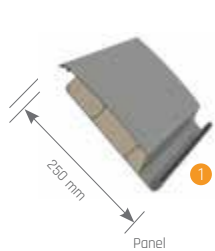

TECNODECK ALU-LINE BIOCLIMATIC PERGOLA CLASSIC

Technical Specifications

Max. width 450 cm

Max. projection 651 cm

Panel