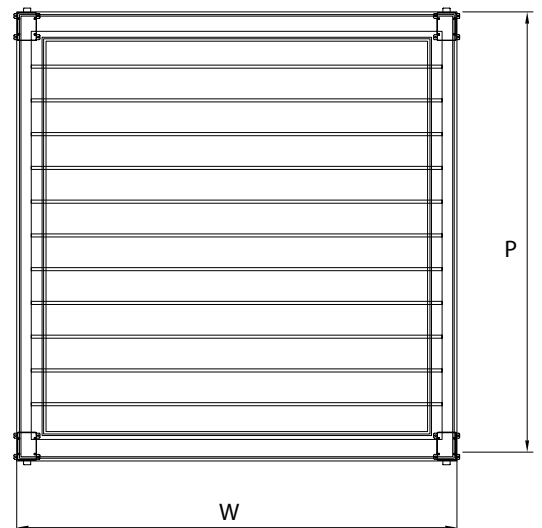

Dimensions in mm

Side view

Topview

Technical Details

Wall Connection Parts

Technical Legend

- | | | | |
|------------------|----------|-------------------|---------------|
| 1 Aluminum Panel | 4 SSS | 7 Pole | P Projection |
| 2 SSS | 5 Gutter | H1 Back Height | S Inclination |
| 3 SSS | 6 Column | H2 Frontal Height | W Width |