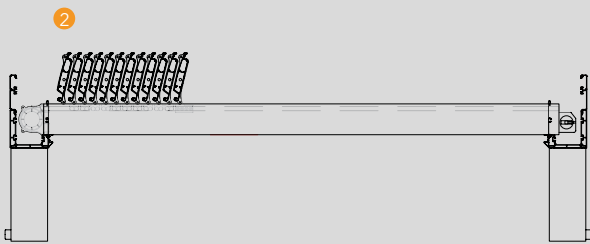

Side view

Topview

Technical Details

Wall Connection Parts

System Closed

System Open

Optional foot

Standard Foot

Technical Legend

- ① Rails
- ② Aluminum Panel
- ③ Column
- ④ Gutter
- ⑤ Additional Adapters
- ⑥ Gutter Side Cap
- ⑦ Gutter Pediment and Connection Equipment
- ⑧ Column Basement Fixing Aparatus and Water Way Out, Gutter Column Connection Aparatus, Brackets
- ⑨ Gutter and Rail Connection Aparatus
- ⑩ Pole
- H1 Back Height
- H2 Frontal Height
- P Projection
- s Inclination
- w Width