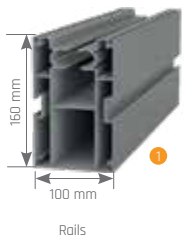

Projection cm	Width cm	200	250	300	350	400	450	500	550	600	650	700	750	800	850	900	100x160 rail		
	200	✓	✓	✓	✓	✓	✓	✓	✓	✓	✓	✓	✓	✓	✓	✓		✓	✓
250	✓	✓	✓	✓	✓	✓	✓	✓	✓	✓	✓	✓	✓	✓	✓	✓	✓		
300	✓	✓	✓	✓	✓	✓	✓	✓	✓	✓	✓	✓	✓	✓	✓	✓	✓		
350	✓	✓	✓	✓	✓	✓	✓	✓	✓	✓	✓	✓	✓	✓	✓	✓	✓		
400	✓	✓	✓	✓	✓	✓	✓	✓	✓	✓	✓	✓	✓	✓	✓	✓	✓		
450	✓	✓	✓	✓	✓	✓	✓	✓	✓	✓	✓	✓	✓	✓	✓	✓	✓		
500	✓	✓	✓	✓	✓	✓	✓	✓	✓	✓	✓	✓	✓	✓	✓	✓	✓		
550	✓	✓	✓	✓	✓	✓	✓	✓	✓	✓	✓	✓	✓	✓	✓	✓	✓		
600	✓	✓	✓	✓	✓	✓	✓	✓	✓	✓	✓	✓	✓	✓	✓	✓	✓		
650	✓	✓	✓	✓	✓	✓	✓	✓	✓	✓	✓	✓	✓	✓	✓	✓	✓		
700	✓	✓	✓	✓	✓	✓	✓	✓	✓	✓	✓	✓	✓	✓	✓	✓	✓		
		2 Rails			3 Rails				4 Rails						130x200 rail				
		4 Columns				8 Columns													

Wooden Box net info (compulsory with purchase)
Value up under request
Value over under request

On the above info Somfy Motor, Remote control, receiver, Guter and colum and connection aparatus are included, polyurethan injections are not included.

Other Colors +10%

POLYURETHAN INJECTIONS: optional
HEAT AND SOUND INSULATION)

*Transport and mounting not included