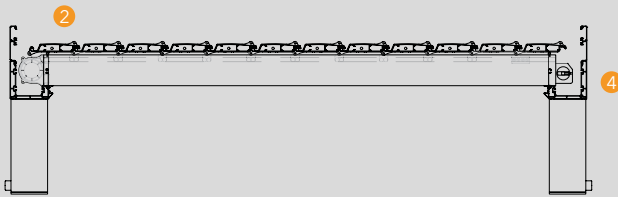

Side view

Topview

Technical Details

Wall Connection Parts

System Closed

System Open

Optional foot

Standard Foot

Technical Legend

- ① Rails
- ② Aluminum Panel
- ③ Column
- ④ Gutter
- ⑤ Additional Adapters
- ⑥ Gutter Side Cap
- ⑦ Gutter Pediment and Connection Equipment
- ⑧ Column Basement Fixing Aparatus and Water Way Out, Gutter Column Connection Aparatus, Brackets
- ⑨ Gutter and Rail Connection Aparatus
- ⑩ Pole
- H1 Back Height
- H2 Frontal Height
- P Projection
- s Inclination
- w Width

TECNODECK ALU-LINE BIOCLIMATIC PERGOLA OPEN SKY

Technical Specifications

Side View System Open

Side View System Closed

Top View System Open

Top View System Closed

Technical Legend

- ① Rails
- ② Aluminum Panel
- ③ Column
- ④ Gutter
- ⑤ Additional Adapters
- ⑥ Gutter Side Cap
- ⑦ Gutter Pediment and Connection Equipment
- ⑧ Column Basement Fixing Aparatus and Water Way Out, Gutter Column Connection Aparatus, Brackets
- ⑨ Gutter and Rail Connection Aparatus
- H1 Back Height
- H2 Fontal Height
- P Projection
- s Inclination
- w Width