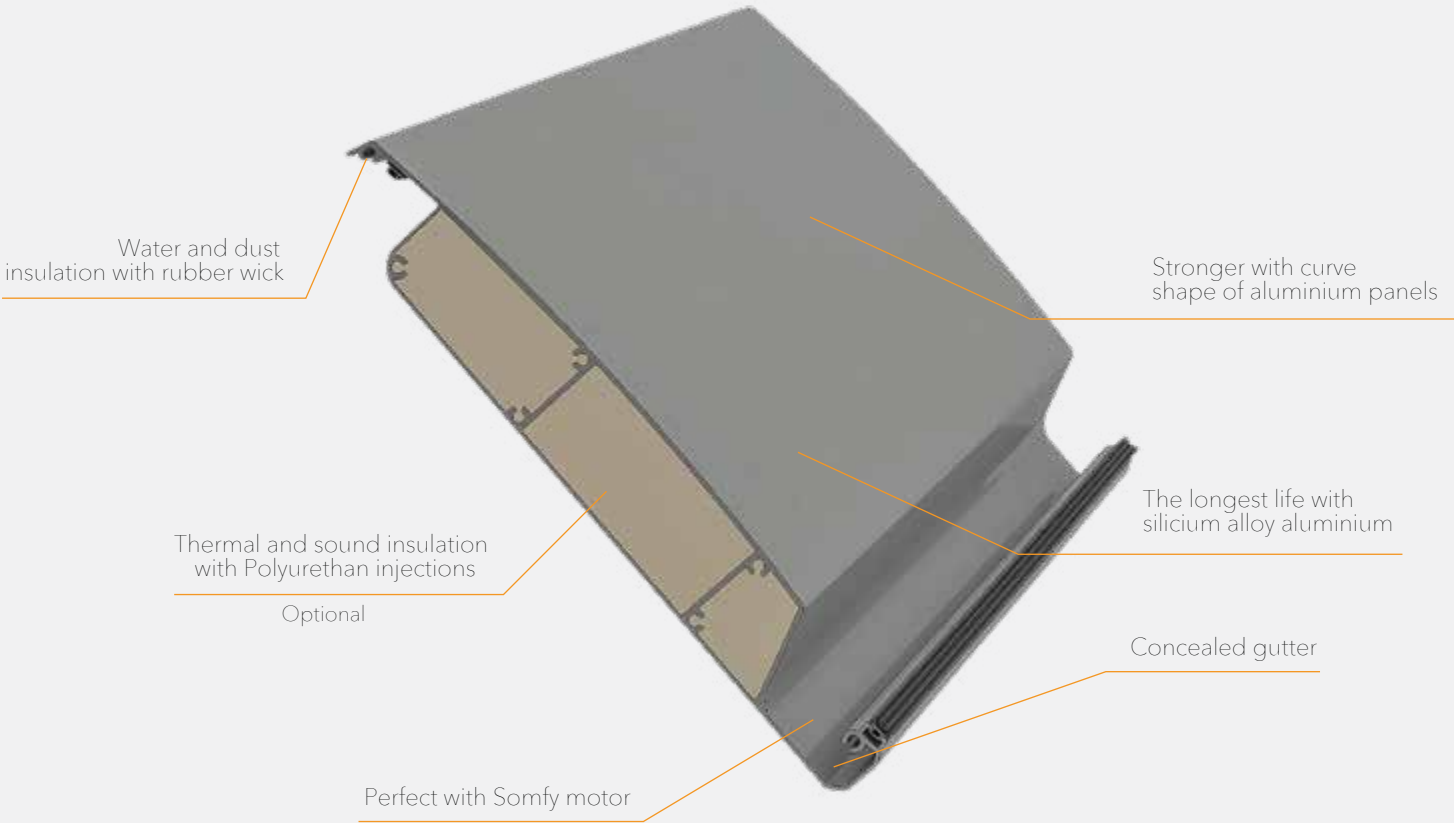

CONTENTS

BIOCLIMATIC PERGOLA

- 9 Open Sky
- 15 Classic
- 21 Lighting

ENJOY
OUTDOOR
LIVING

TECNODECK ALU-LINE NEW BIOCLIMATIC PERGOLA

Pergola Systems

TECNODECK ALU-LINE BIOCLIMATIC PERGOLA OPEN SKY

TECNODECK ALU-LINE BIOCLIMATIC PERGOLA OPEN SKY

Side view

Topview

Technical Details

Wall Connection Parts

System Closed

System Open

Optional foot

Standard Foot