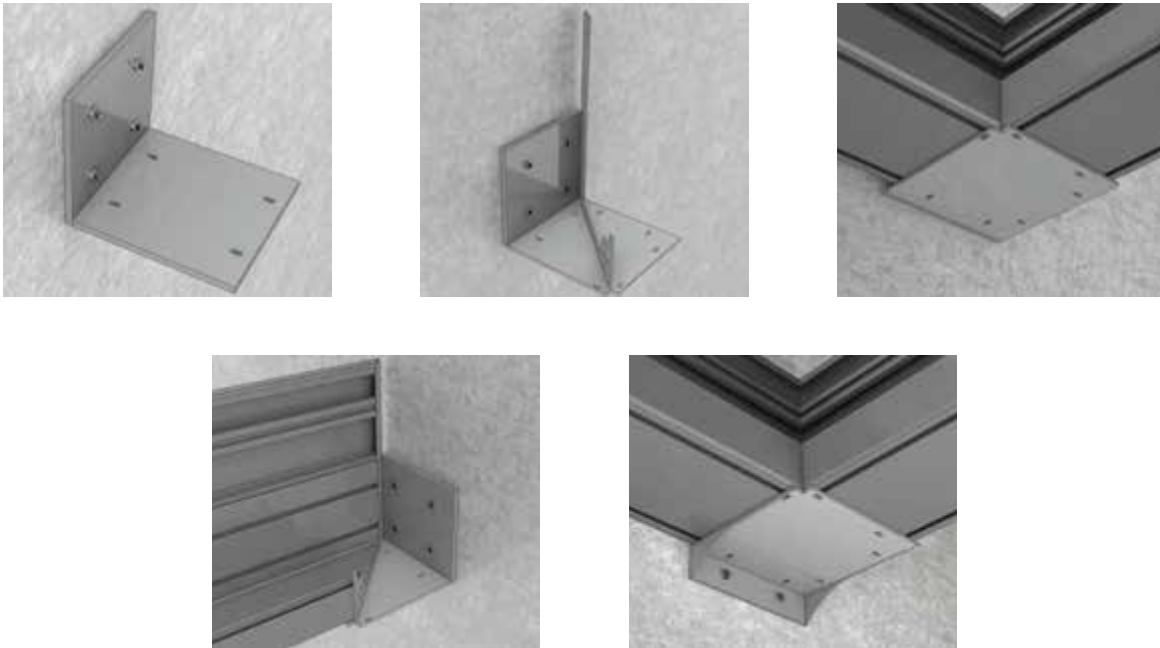

Dimensions in mm

Side view

Topview

Technical Details

Wall Connection Parts

Technical Legend

- | | | | |
|------------------|----------|-------------------|---------------|
| 1 Aluminum Panel | 4 SSS | 7 Pole | P Projection |
| 2 SSS | 5 Gutter | H1 Back Height | S Inclination |
| 3 SSS | 6 Column | H2 Frontal Height | W Width |