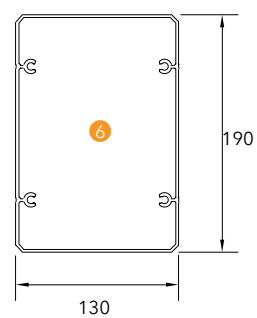

Max. width 900 cm
Max. projection 700 cm

Projection cm	Width cm	200	250	300	350	400	450	500	550	600	650	700	750	800	850	900	100x160 rail
	200	✓	✓	✓	✓	✓	✓	✓	✓	✓	✓	✓	✓	✓	✓	✓	
250	✓	✓	✓	✓	✓	✓	✓	✓	✓	✓	✓	✓	✓	✓	✓	✓	✓
300	✓	✓	✓	✓	✓	✓	✓	✓	✓	✓	✓	✓	✓	✓	✓	✓	✓
350	✓	✓	✓	✓	✓	✓	✓	✓	✓	✓	✓	✓	✓	✓	✓	✓	✓
400	✓	✓	✓	✓	✓	✓	✓	✓	✓	✓	✓	✓	✓	✓	✓	✓	✓
450	✓	✓	✓	✓	✓	✓	✓	✓	✓	✓	✓	✓	✓	✓	✓	✓	✓
500	✓	✓	✓	✓	✓	✓	✓	✓	✓	✓	✓	✓	✓	✓	✓	✓	✓
550	✓	✓	✓	✓	✓	✓	✓	✓	✓	✓	✓	✓	✓	✓	✓	✓	✓
600	✓	✓	✓	✓	✓	✓	✓	✓	✓	✓	✓	✓	✓	✓	✓	✓	✓
650	✓	✓	✓	✓	✓	✓	✓	✓	✓	✓	✓	✓	✓	✓	✓	✓	✓
700	✓	✓	✓	✓	✓	✓	✓	✓	✓	✓	✓	✓	✓	✓	✓	✓	✓
		2 Rails			3 Rails				4 Rails						130x200 rail		
		4 Columns				8 Columns											

Dimensions in mm

Side view

Topview

Technical Details

Wall Connection Parts

Technical Legend

- | | | | |
|------------------|----------|-------------------|---------------|
| 1 Aluminum Panel | 4 SSS | 7 Pole | P Projection |
| 2 SSS | 5 Gutter | H1 Back Height | S Inclination |
| 3 SSS | 6 Column | H2 Frontal Height | W Width |

TECNODECK ALU-LINE BIOCLIMATIC PERGOLA CLASSIC

Technical Specifications

Max. width 450 cm

Max. projection 651 cm

Panel

Panel

Lighting

Gutter (Water-drain)

Column

Projection cm	Width cm	200	250	300	350	400	450	500	550	600
	200	✓	✓	✓	✓	✓	✓	✓	✓	✓
250	✓	✓	✓	✓	✓	✓	✓	✓	✓	✓
300	✓	✓	✓	✓	✓	✓	✓	✓	✓	✓
350	✓	✓	✓	✓	✓	✓	✓	✓	✓	✓
400	✓	✓	✓	✓	✓	✓	✓	✓	✓	✓
450	✓	✓	✓	✓	✓	✓	✓	✓	✓	✓
500	✓	✓	✓	✓	✓	✓	✓	✓	✓	✓
550	✓	✓	✓	✓	✓	✓	✓	-	-	-
600	✓	✓	✓	✓	✓	✓	✓	-	-	-
650	✓	✓	✓	✓	✓	✓	✓	-	-	-