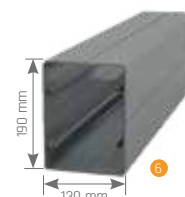

Dimensions in mm

Side view

Topview

Technical Details

Wall Connection Parts

Technical Legend

- | | | | |
|------------------|----------|-------------------|---------------|
| 1 Aluminum Panel | 4 SSS | 7 Pole | P Projection |
| 2 SSS | 5 Gutter | H1 Back Height | S Inclination |
| 3 SSS | 6 Column | H2 Frontal Height | W Width |

TECNODECK ALU-LINE BIOCLIMATIC PERGOLA CLASSIC

Technical Specifications

Max. width 450 cm

Max. projection 651 cm

Panel

Panel

Lighting

Gutter (Water-drain)