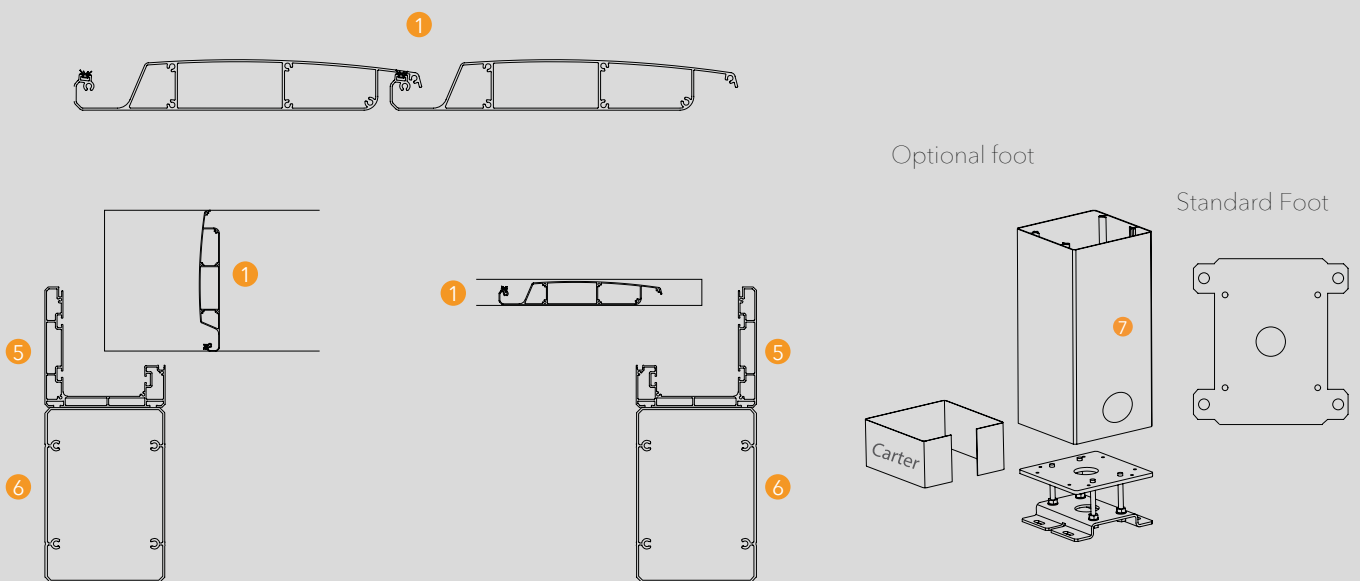

Dimensions in mm

Side view

Topview

Technical Details

Wall Connection Parts

Technical Legend

- | | | | |
|------------------|----------|-------------------|---------------|
| 1 Aluminum Panel | 4 SSS | 7 Pole | P Projection |
| 2 SSS | 5 Gutter | H1 Back Height | S Inclination |
| 3 SSS | 6 Column | H2 Frontal Height | W Width |

TECNODECK ALU-LINE BIOCLIMATIC PERGOLA CLASSIC

Technical Specifications

Max. width 450 cm

Max. projection 651 cm

Panel

Panel

Lighting

Gutter (Water-drain)