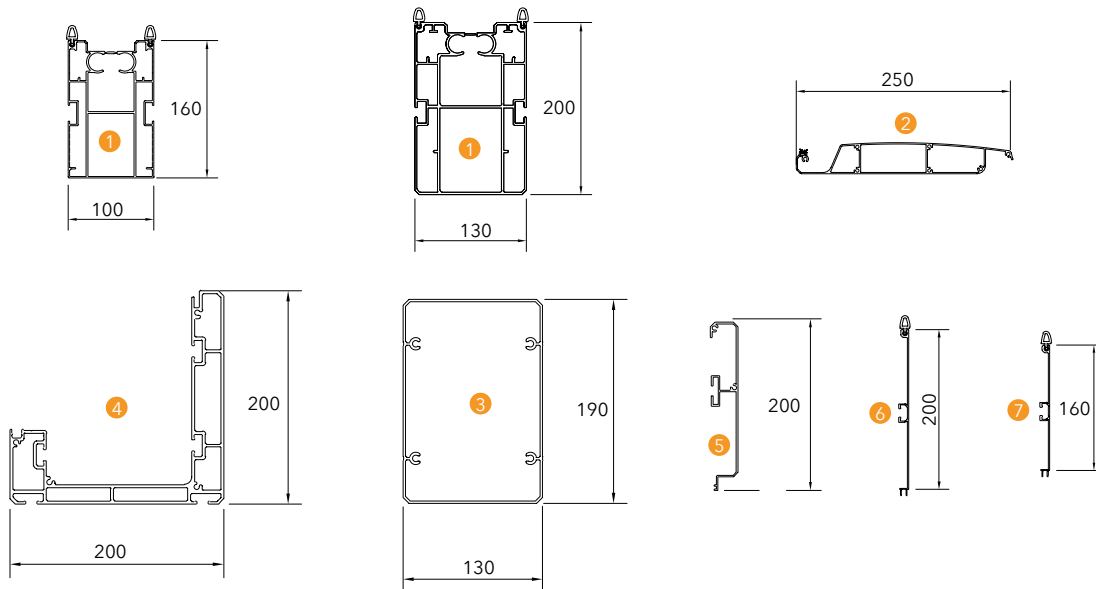

Side view

Topview

Technical Details

Wall Connection Parts

System Closed

System Open

Optional foot

Standard Foot

Max. width 900 cm
Max. projection 700 cm

Projection cm	Width cm	200	250	300	350	400	450	500	550	600	650	700	750	800	850	900	100x160 rail
	200	✓	✓	✓	✓	✓	✓	✓	✓	✓	✓	✓	✓	✓	✓	✓	
250	✓	✓	✓	✓	✓	✓	✓	✓	✓	✓	✓	✓	✓	✓	✓	✓	✓
300	✓	✓	✓	✓	✓	✓	✓	✓	✓	✓	✓	✓	✓	✓	✓	✓	✓
350	✓	✓	✓	✓	✓	✓	✓	✓	✓	✓	✓	✓	✓	✓	✓	✓	✓
400	✓	✓	✓	✓	✓	✓	✓	✓	✓	✓	✓	✓	✓	✓	✓	✓	✓
450	✓	✓	✓	✓	✓	✓	✓	✓	✓	✓	✓	✓	✓	✓	✓	✓	✓
500	✓	✓	✓	✓	✓	✓	✓	✓	✓	✓	✓	✓	✓	✓	✓	✓	✓
550	✓	✓	✓	✓	✓	✓	✓	✓	✓	✓	✓	✓	✓	✓	✓	✓	✓
600	✓	✓	✓	✓	✓	✓	✓	✓	✓	✓	✓	✓	✓	✓	✓	✓	✓
650	✓	✓	✓	✓	✓	✓	✓	✓	✓	✓	✓	✓	✓	✓	✓	✓	✓
700	✓	✓	✓	✓	✓	✓	✓	✓	✓	✓	✓	✓	✓	✓	✓	✓	✓
		2 Rails			3 Rails				4 Rails						130x200 rail		
		4 Columns				8 Columns											