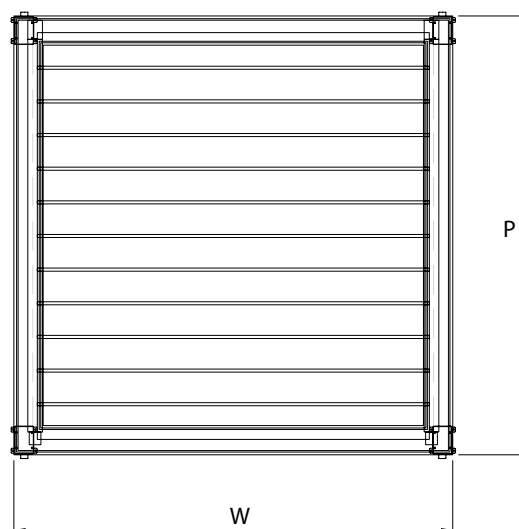

TECNODECK ALU-LINE BIOCLIMATIC PERGOLA OPEN SKY

Technical Specifications

Side View System Open

Side View System Closed

Top View System Open

Top View System Closed

Technical Legend

- ① Rails
- ② Aluminum Panel
- ③ Column
- ④ Gutter
- ⑤ Additional Adapters
- ⑥ Gutter Side Cap
- ⑦ Gutter Pediment and Connection Equipment
- ⑧ Column Basement Fixing Aparatus and Water Way Out, Gutter Column Connection Aparatus, Brackets
- ⑨ Gutter and Rail Connection Aparatus
- H1 Back Height
- H2 Fontal Height
- P Projection
- s Inclination
- w Width

Max. width 900 cm
Max. projection 700 cm

Projection cm	Width cm	200	250	300	350	400	450	500	550	600	650	700	750	800	850	900	100x160 rail
	200	✓	✓	✓	✓	✓	✓	✓	✓	✓	✓	✓	✓	✓	✓	✓	
250	✓	✓	✓	✓	✓	✓	✓	✓	✓	✓	✓	✓	✓	✓	✓	✓	✓
300	✓	✓	✓	✓	✓	✓	✓	✓	✓	✓	✓	✓	✓	✓	✓	✓	✓
350	✓	✓	✓	✓	✓	✓	✓	✓	✓	✓	✓	✓	✓	✓	✓	✓	✓
400	✓	✓	✓	✓	✓	✓	✓	✓	✓	✓	✓	✓	✓	✓	✓	✓	✓
450	✓	✓	✓	✓	✓	✓	✓	✓	✓	✓	✓	✓	✓	✓	✓	✓	✓
500	✓	✓	✓	✓	✓	✓	✓	✓	✓	✓	✓	✓	✓	✓	✓	✓	✓
550	✓	✓	✓	✓	✓	✓	✓	✓	✓	✓	✓	✓	✓	✓	✓	✓	✓
600	✓	✓	✓	✓	✓	✓	✓	✓	✓	✓	✓	✓	✓	✓	✓	✓	✓
650	✓	✓	✓	✓	✓	✓	✓	✓	✓	✓	✓	✓	✓	✓	✓	✓	✓
700	✓	✓	✓	✓	✓	✓	✓	✓	✓	✓	✓	✓	✓	✓	✓	✓	✓
		2 Rails			3 Rails				4 Rails						130x200 rail		
		4 Columns				8 Columns											