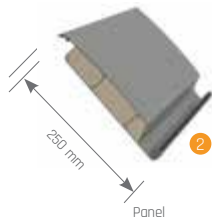

TECNODECK ALU-LINE BIOCLIMATIC PERGOLA OPEN SKY

Technical Specifications

Side View System Open

Side View System Closed

Top View System Open

Top View System Closed

Technical Legend

- ① Rails
- ② Aluminum Panel
- ③ Column
- ④ Gutter
- ⑤ Additional Adapters
- ⑥ Gutter Side Cap
- ⑦ Gutter Pediment and Connection Equipment
- ⑧ Column Basement Fixing Aparatus and Water Way Out, Gutter Column Connection Aparatus, Brackets
- ⑨ Gutter and Rail Connection Aparatus
- H1 Back Height
- H2 Fontal Height
- P Projection
- s Inclination
- w Width

Max. width 900 cm
Max. projection 700 cm

Projection cm	Width cm	200	250	300	350	400	450	500	550	600	650	700	750	800	850	900	100x160 rail
	200	✓	✓	✓	✓	✓	✓	✓	✓	✓	✓	✓	✓	✓	✓	✓	
250	✓	✓	✓	✓	✓	✓	✓	✓	✓	✓	✓	✓	✓	✓	✓	✓	✓
300	✓	✓	✓	✓	✓	✓	✓	✓	✓	✓	✓	✓	✓	✓	✓	✓	✓
350	✓	✓	✓	✓	✓	✓	✓	✓	✓	✓	✓	✓	✓	✓	✓	✓	✓
400	✓	✓	✓	✓	✓	✓	✓	✓	✓	✓	✓	✓	✓	✓	✓	✓	✓
450	✓	✓	✓	✓	✓	✓	✓	✓	✓	✓	✓	✓	✓	✓	✓	✓	✓
500	✓	✓	✓	✓	✓	✓	✓	✓	✓	✓	✓	✓	✓	✓	✓	✓	✓
550	✓	✓	✓	✓	✓	✓	✓	✓	✓	✓	✓	✓	✓	✓	✓	✓	✓
600	✓	✓	✓	✓	✓	✓	✓	✓	✓	✓	✓	✓	✓	✓	✓	✓	✓
650	✓	✓	✓	✓	✓	✓	✓	✓	✓	✓	✓	✓	✓	✓	✓	✓	✓
700	✓	✓	✓	✓	✓	✓	✓	✓	✓	✓	✓	✓	✓	✓	✓	✓	✓
		2 Rails			3 Rails				4 Rails						130x200 rail		
		4 Columns				8 Columns											