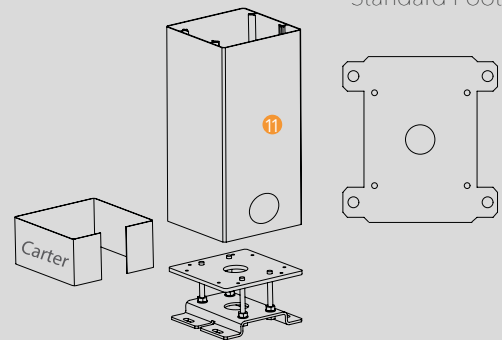

Side view

Topview

Technical Details

Wall Connection Parts

System Closed

System Open

Optional foot

Standard Foot

Technical Legend

- ① Rails
- ② Aluminum Panel
- ③ Column
- ④ Gutter
- ⑤ Additional Adapters
- ⑥ Gutter Side Cap
- ⑦ Gutter Pediment and Connection Equipment
- ⑧ Column Basement Fixing Aparatus and Water Way Out, Gutter Column Connection Aparatus, Brackets
- ⑨ Gutter and Rail Connection Aparatus
- ⑩ Pole
- H1 Back Height
- H2 Frontal Height
- P Projection
- s Inclination
- w Width

TECNODECK ALU-LINE BIOCLIMATIC PERGOLA OPEN SKY

Technical Specifications

Side View System Open

Side View System Closed

Top View System Open

Top View System Closed

Technical Legend

- ① Rails
- ② Aluminum Panel
- ③ Column
- ④ Gutter
- ⑤ Additional Adapters
- ⑥ Gutter Side Cap
- ⑦ Gutter Pediment and Connection Equipment
- ⑧ Column Basement Fixing Aparatus and Water Way Out, Gutter Column Connection Aparatus, Brackets
- ⑨ Gutter and Rail Connection Aparatus
- H1 Back Height
- H2 Fontal Height
- P Projection
- s Inclination
- w Width