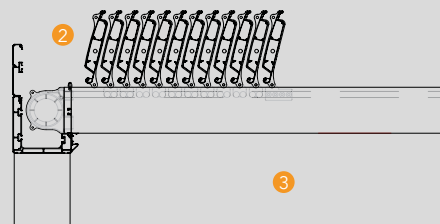

Side view

Topview

Technical Details

Wall Connection Parts

System Closed

System Open

Optional foot

Standard Foot

Technical Legend

- ① Rails
- ② Aluminum Panel
- ③ Column
- ④ Gutter
- ⑤ Additional Adapters
- ⑥ Gutter Side Cap
- ⑦ Gutter Pediment and Connection Equipment
- ⑧ Column Basement Fixing Aparatus and Water Way Out, Gutter Column Connection Aparatus, Brackets
- ⑨ Gutter and Rail Connection Aparatus
- ⑩ Pole
- H1 Back Height
- H2 Frontal Height
- P Projection
- s Inclination
- w Width

TECNODECK ALU-LINE BIOCLIMATIC PERGOLA OPEN SKY

Technical Specifications

Side View System Open

Side View System Closed

Top View System Open

Top View System Closed

Technical Legend

- ① Rails
- ② Aluminum Panel
- ③ Column
- ④ Gutter
- ⑤ Additional Adapters
- ⑥ Gutter Side Cap
- ⑦ Gutter Pediment and Connection Equipment
- ⑧ Column Basement Fixing Aparatus and Water Way Out, Gutter Column Connection Aparatus, Brackets
- ⑨ Gutter and Rail Connection Aparatus
- H1 Back Height
- H2 Fontal Height
- P Projection
- s Inclination
- w Width