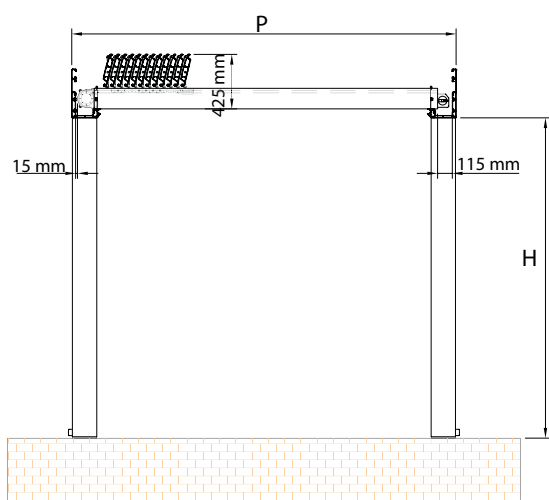

TECNODECK ALU-LINE BIOCLIMATIC PERGOLA OPEN SKY

Technical Specifications

Side View System Open