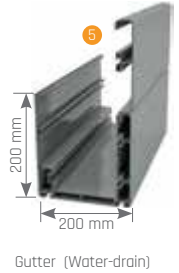

Projection cm	Width cm	200	250	300	350	400	450	500	550	600	650	700	750	800	850	900	100x160 rail		
	200	✓	✓	✓	✓	✓	✓	✓	✓	✓	✓	✓	✓	✓	✓	✓		✓	✓
250	✓	✓	✓	✓	✓	✓	✓	✓	✓	✓	✓	✓	✓	✓	✓	✓	✓		
300	✓	✓	✓	✓	✓	✓	✓	✓	✓	✓	✓	✓	✓	✓	✓	✓	✓		
350	✓	✓	✓	✓	✓	✓	✓	✓	✓	✓	✓	✓	✓	✓	✓	✓	✓		
400	✓	✓	✓	✓	✓	✓	✓	✓	✓	✓	✓	✓	✓	✓	✓	✓	✓		
450	✓	✓	✓	✓	✓	✓	✓	✓	✓	✓	✓	✓	✓	✓	✓	✓	✓		
500	✓	✓	✓	✓	✓	✓	✓	✓	✓	✓	✓	✓	✓	✓	✓	✓	✓		
550	✓	✓	✓	✓	✓	✓	✓	✓	✓	✓	✓	✓	✓	✓	✓	✓	✓		
600	✓	✓	✓	✓	✓	✓	✓	✓	✓	✓	✓	✓	✓	✓	✓	✓	✓		
650	✓	✓	✓	✓	✓	✓	✓	✓	✓	✓	✓	✓	✓	✓	✓	✓	✓		
700	✓	✓	✓	✓	✓	✓	✓	✓	✓	✓	✓	✓	✓	✓	✓	✓	✓		
		2 Rails			3 Rails				4 Rails						130x200 rail				
		4 Columns				8 Columns													

Wooden Box net info (compulsory with purchase)
Value up under request
Value over under request

On the above info Somfy Motor, Remote control, receiver, Guter and colum and connection aparatus are included, polyurethan injections are not included.

Other Colors +10%

POLYURETHAN INJECTIONS: optional
HEAT AND SOUND INSULATION)

*Transport and mounting not included