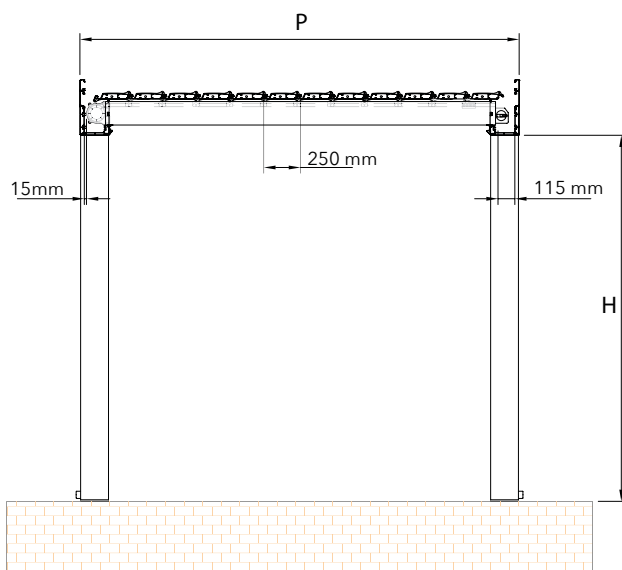

Side view

Topview

Technical Details

Wall Connection Parts

System Closed

System Open

Optional foot

Standard Foot

Max. width 900 cm
Max. projection 700 cm

Projection cm	Width cm	200	250	300	350	400	450	500	550	600	650	700	750	800	850	900	100x160 rail
	200	✓	✓	✓	✓	✓	✓	✓	✓	✓	✓	✓	✓	✓	✓	✓	
250	✓	✓	✓	✓	✓	✓	✓	✓	✓	✓	✓	✓	✓	✓	✓	✓	✓
300	✓	✓	✓	✓	✓	✓	✓	✓	✓	✓	✓	✓	✓	✓	✓	✓	✓
350	✓	✓	✓	✓	✓	✓	✓	✓	✓	✓	✓	✓	✓	✓	✓	✓	✓
400	✓	✓	✓	✓	✓	✓	✓	✓	✓	✓	✓	✓	✓	✓	✓	✓	✓
450	✓	✓	✓	✓	✓	✓	✓	✓	✓	✓	✓	✓	✓	✓	✓	✓	✓
500	✓	✓	✓	✓	✓	✓	✓	✓	✓	✓	✓	✓	✓	✓	✓	✓	✓
550	✓	✓	✓	✓	✓	✓	✓	✓	✓	✓	✓	✓	✓	✓	✓	✓	✓
600	✓	✓	✓	✓	✓	✓	✓	✓	✓	✓	✓	✓	✓	✓	✓	✓	✓
650	✓	✓	✓	✓	✓	✓	✓	✓	✓	✓	✓	✓	✓	✓	✓	✓	✓
700	✓	✓	✓	✓	✓	✓	✓	✓	✓	✓	✓	✓	✓	✓	✓	✓	✓
		2 Rails			3 Rails				4 Rails						130x200 rail		
		4 Columns				8 Columns											