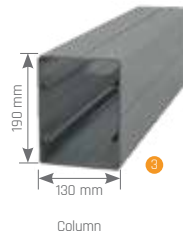

Projection cm	Width cm	200	250	300	350	400	450	500	550	600	650	700	750	800	850	900	100x160 rail		
	200	✓	✓	✓	✓	✓	✓	✓	✓	✓	✓	✓	✓	✓	✓	✓		✓	✓
250	✓	✓	✓	✓	✓	✓	✓	✓	✓	✓	✓	✓	✓	✓	✓	✓	✓		
300	✓	✓	✓	✓	✓	✓	✓	✓	✓	✓	✓	✓	✓	✓	✓	✓	✓		
350	✓	✓	✓	✓	✓	✓	✓	✓	✓	✓	✓	✓	✓	✓	✓	✓	✓		
400	✓	✓	✓	✓	✓	✓	✓	✓	✓	✓	✓	✓	✓	✓	✓	✓	✓		
450	✓	✓	✓	✓	✓	✓	✓	✓	✓	✓	✓	✓	✓	✓	✓	✓	✓		
500	✓	✓	✓	✓	✓	✓	✓	✓	✓	✓	✓	✓	✓	✓	✓	✓	✓		
550	✓	✓	✓	✓	✓	✓	✓	✓	✓	✓	✓	✓	✓	✓	✓	✓	✓		
600	✓	✓	✓	✓	✓	✓	✓	✓	✓	✓	✓	✓	✓	✓	✓	✓	✓		
650	✓	✓	✓	✓	✓	✓	✓	✓	✓	✓	✓	✓	✓	✓	✓	✓	✓		
700	✓	✓	✓	✓	✓	✓	✓	✓	✓	✓	✓	✓	✓	✓	✓	✓	✓		
		2 Rails			3 Rails				4 Rails						130x200 rail				
		4 Columns				8 Columns													

Wooden Box net info (compulsory with purchase)
Value up under request
Value over under request

On the above info Somfy Motor, Remote control, receiver, Guter and colum and connection aparatus are included, polyurethan injections are not included.

Other Colors +10%

POLYURETHAN INJECTIONS: optional
HEAT AND SOUND INSULATION)

*Transport and mounting not included