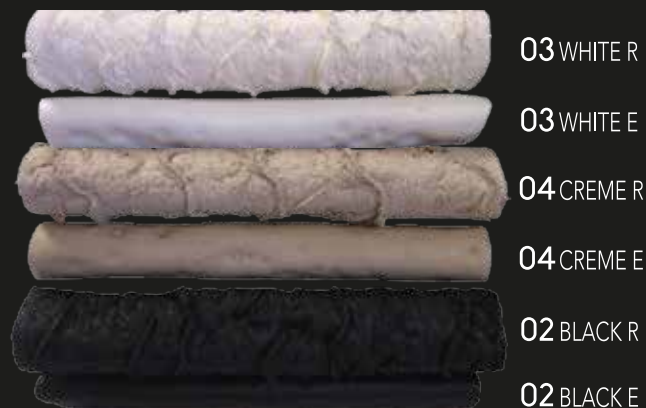

## **FA FIBER**

PANELS MADE OF FA FIBER  
ECRANS DE JARDIN FA FIBRE

FA FIBER  
PANELS MADE OF FA FIBER  
ECRANS DE JARDIN FA FIBRE

**14/A**  
DUBAI BROWN

TECNODECK FA FIBER is a woven composite fiber structure panel for fences, balconies dividers, sunshades... With the look of natural interlaced branches, Tecnodeck FA FIBER create a warm and comfortable atmosphere for outdoor spaces.

- Resistant to atmospheric agents
- Virtually maintenance free
- Eco-friendly material, up to 100% recyclable
- Single or double weaving (privacy option)
- Standard panels 1850mm(h)x1500mm(w) - 1550mm(h)x1500mm(w) - 1250mm(h)x1500mm(w) (other dimensions under request)
- Treated steel structure frame or combined with Tecnodeck