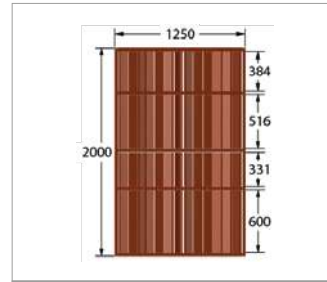

SOME OPTIONS

CABANA TYPE	DIMENSIONS (L x H x W)	ELEMENTS
Cabana Type CL-0	2000x2000x2500 mm	2 lateral panels
Cabana Type CL-1	2500x2000x2500 mm	2 lateral panels
Cabana Type CL-2	3000x2000x2500 mm	2 lateral panels
Cabana Type CL-3	3000x3000x2500 mm	4 lateral panels
Cabana Type CL-4	4000x2000x2500 mm	2 lateral panels
Cabana Type CL-5	4000x3000x2500 mm	4 lateral panels
Cabana Type CL-6	4000x4000x2500 mm	6 lateral panels

Note: Other combinations are possible, as like bespoke options.

COLORS

TECNODECK CABANAS WITH PIVOTING LOUVERS SYSTEM

CABANAS - STRUCTURES

CABANA STRUCTURE	DIMENSIONS (L x H x W)
Structure for CL-0	2000x2000x2500 mm
Structure for CL-1	2500x2000x2500 mm
Structure for CL-2	3000x2000x2500 mm
Structure for CL-3	3000x3000x2500 mm
Structure for CL-4	4000x2000x2500 mm
Structure for CL-5	4000x3000x2500 mm
Structure for CL-6	4000x4000x2500 mm

COLORS

TECNODECK CABANAS WITH PIVOTING LOUVERS SYSTEM

LOUVERS - PANELS

Cover Panel
Louvre A

Cover Panel
Louvre B

Cover Panel
Louvre C

Lateral Panel / Back
Louvre D

Lateral Panel / Back
Louvre E

LOUVRES PANELS	DIMENSIONS (L x H x W)
Louvre A	1000x1000 mm
Louvre B	1000x2000 mm
Louvre C	1250x2000 mm
Louvre D	1000x2300-2500 mm
Louvre E	1250x2300-2500 mm

TECNODECK CABANAS WITH PIVOTING LOUVERS SYSTEM