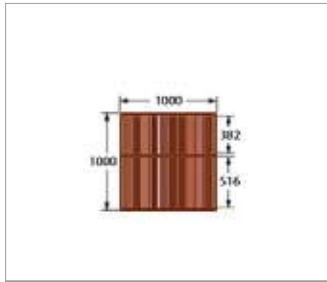

TECNODECK CABANAS WITH PIVOTING LOUVERS SYSTEM

LOUVERS - PANELS

Cover Panel
Louvre A