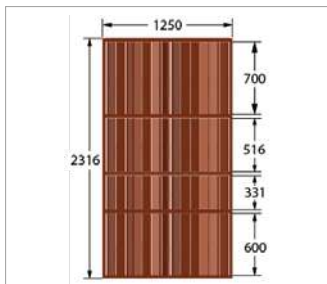

SOME OPTIONS

CABANA TYPE	DIMENSIONS (L x H x W)	ELEMENTS
Cabana Type CL-0	2000x2000x2500 mm	2 lateral panels
Cabana Type CL-1	2500x2000x2500 mm	2 lateral panels
Cabana Type CL-2	3000x2000x2500 mm	2 lateral panels
Cabana Type CL-3	3000x3000x2500 mm	4 lateral panels
Cabana Type CL-4	4000x2000x2500 mm	2 lateral panels
Cabana Type CL-5	4000x3000x2500 mm	4 lateral panels
Cabana Type CL-6	4000x4000x2500 mm	6 lateral panels

Note: Other combinations are possible, as like bespoke options.

COLORS

TECNODECK CABANAS WITH PIVOTING LOUVERS SYSTEM

CABANAS - STRUCTURES

CABANA STRUCTURE	DIMENSIONS (L x H x W)
Structure for CL-0	2000x2000x2500 mm
Structure for CL-1	2500x2000x2500 mm
Structure for CL-2	3000x2000x2500 mm
Structure for CL-3	3000x3000x2500 mm
Structure for CL-4	4000x2000x2500 mm
Structure for CL-5	4000x3000x2500 mm
Structure for CL-6	4000x4000x2500 mm

COLORS

TECNODECK CABANAS WITH PIVOTING LOUVERS SYSTEM

LOUVERS - PANELS

Cover Panel
Louvre A

Cover Panel
Louvre B

Cover Panel
Louvre C

Lateral Panel / Back
Louvre D

Lateral Panel / Back
Louvre E

LOUVRES PANELS	DIMENSIONS (L x H x W)
Louvre A	1000x1000 mm
Louvre B	1000x2000 mm
Louvre C	1250x2000 mm
Louvre D	1000x2300-2500 mm
Louvre E	1250x2300-2500 mm

TECNODECK CABANAS WITH PIVOTING LOUVERS SYSTEM