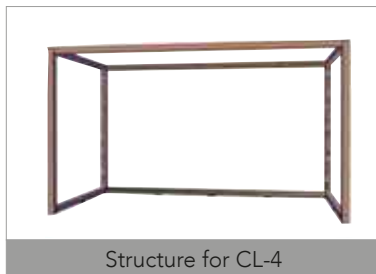

Allows control of the sun, visual and wind.

With manual pivoting system, Tecnodeck CABANAS is composed by modular panels with adjustable sunscreen Tecnodeck 85x30 mm pivoting profiles.

The pivoting system allows the random movement of the profiles and uses a very simple and affordable fixing system, made from UV resistant composite material. As in all Tecnodeck profiles, Tecnodeck CABANAS are also maintenance free.

CABANAS

Cabana Type CL-0

Cabana Type CL-1

Cabana Type CL-2

Cabana Type CL-3

Cabana Type CL-4

Cabana Type CL-5

Cabana Type CL-6

SOME OPTIONS

CABANA TYPE	DIMENSIONS (L x H x W)	ELEMENTS
Cabana Type CL-0	2000x2000x2500 mm	2 lateral panels
Cabana Type CL-1	2500x2000x2500 mm	2 lateral panels
Cabana Type CL-2	3000x2000x2500 mm	2 lateral panels
Cabana Type CL-3	3000x3000x2500 mm	4 lateral panels
Cabana Type CL-4	4000x2000x2500 mm	2 lateral panels
Cabana Type CL-5	4000x3000x2500 mm	4 lateral panels
Cabana Type CL-6	4000x4000x2500 mm	6 lateral panels

Note: Other combinations are possible, as like bespoke options.

COLORS

TECNODECK CABANAS WITH PIVOTING LOUVERS SYSTEM

CABANAS - STRUCTURES

CABANA STRUCTURE	DIMENSIONS (L x H x W)
Structure for CL-0	2000x2000x2500 mm
Structure for CL-1	2500x2000x2500 mm
Structure for CL-2	3000x2000x2500 mm
Structure for CL-3	3000x3000x2500 mm
Structure for CL-4	4000x2000x2500 mm
Structure for CL-5	4000x3000x2500 mm
Structure for CL-6	4000x4000x2500 mm