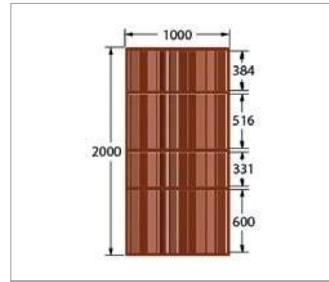

Note: Other combinations are possible, as like bespoke options.

COLORS

TECNODECK CABANAS WITH PIVOTING LOUVERS SYSTEM

CABANAS - STRUCTURES

CABANA STRUCTURE	DIMENSIONS (L x H x W)
Structure for CL-0	2000x2000x2500 mm
Structure for CL-1	2500x2000x2500 mm
Structure for CL-2	3000x2000x2500 mm
Structure for CL-3	3000x3000x2500 mm
Structure for CL-4	4000x2000x2500 mm
Structure for CL-5	4000x3000x2500 mm
Structure for CL-6	4000x4000x2500 mm

COLORS

TECNODECK CABANAS WITH PIVOTING LOUVERS SYSTEM

LOUVERS - PANELS

Cover Panel
Louvre A

Cover Panel
Louvre B

Cover Panel
Louvre C

Lateral Panel / Back
Louvre D

Lateral Panel / Back
Louvre E

LOUVRES PANELS	DIMENSIONS (L x H x W)
Louvre A	1000x1000 mm
Louvre B	1000x2000 mm
Louvre C	1250x2000 mm
Louvre D	1000x2300-2500 mm
Louvre E	1250x2300-2500 mm

TECNODECK CABANAS WITH PIVOTING LOUVERS SYSTEM