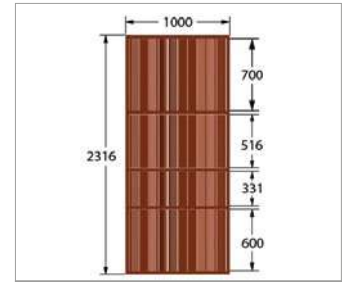

SOME OPTIONS

CABANA TYPE	DIMENSIONS (L x H x W)	ELEMENTS
Cabana Type CL-0	2000x2000x2500 mm	2 lateral panels
Cabana Type CL-1	2500x2000x2500 mm	2 lateral panels
Cabana Type CL-2	3000x2000x2500 mm	2 lateral panels
Cabana Type CL-3	3000x3000x2500 mm	4 lateral panels
Cabana Type CL-4	4000x2000x2500 mm	2 lateral panels
Cabana Type CL-5	4000x3000x2500 mm	4 lateral panels
Cabana Type CL-6	4000x4000x2500 mm	6 lateral panels

Note: Other combinations are possible, as like bespoke options.

COLORS

TECNODECK CABANAS WITH PIVOTING LOUVERS SYSTEM

CABANAS - STRUCTURES

CABANA STRUCTURE	DIMENSIONS (L x H x W)
Structure for CL-0	2000x2000x2500 mm
Structure for CL-1	2500x2000x2500 mm
Structure for CL-2	3000x2000x2500 mm
Structure for CL-3	3000x3000x2500 mm
Structure for CL-4	4000x2000x2500 mm
Structure for CL-5	4000x3000x2500 mm
Structure for CL-6	4000x4000x2500 mm

COLORS

TECNODECK CABANAS WITH PIVOTING LOUVERS SYSTEM

LOUVERS - PANELS

Cover Panel
Louvre A

Cover Panel
Louvre B

Cover Panel
Louvre C

Lateral Panel / Back
Louvre D

Lateral Panel / Back
Louvre E

LOUVRES PANELS	DIMENSIONS (L x H x W)
Louvre A	1000x1000 mm
Louvre B	1000x2000 mm
Louvre C	1250x2000 mm
Louvre D	1000x2300-2500 mm
Louvre E	1250x2300-2500 mm

TECNODECK CABANAS WITH PIVOTING LOUVERS SYSTEM